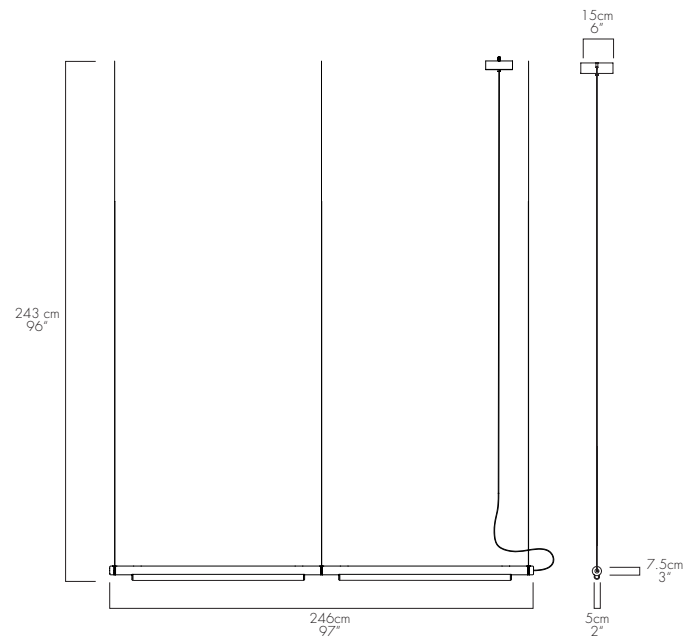

PIPELINE LINEAR 125.2

CAINE HEINTZMAN / 2013

DESCRIPTION

The Pipeline 125.2 linear LED pendant demonstrates two consecutively joined Pipeline 125 Sections.

The Pipeline Linear series enables limitless length installations by joining Pipeline Sections (125 or 40) using a standardized connecting collar. For special inquiries please contact info@andlight.ca.

MOUNTING TYPE

Pendant

MATERIALS

Aluminum body
Acrylic diffuser
Linear LED
Aircraft cable

MANUFACTURED

Canada

DIMENSIONS

246 x 7.5 x 5cm / 97" x 3" x 2"

FACTORY DROP LENGTH

243cm / 96"

* custom length available upon request.

FINISHES

ELECTRICAL

42W Linear Led
70 000 hrs lifetime
2700K / 4100K
91 CRI
120V input 60Hz (*220V & 277V available upon request).
24V DC
Low Voltage Magnetic Driver
Integral 24V power supply included (located in canopy).