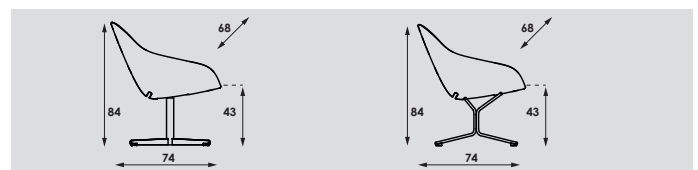

Seat and back:

- Metal insert frame.
- Covered with moulded foam.

Upholstery:

- Upholstery category ② ③ ④

Beso Lounge

models	4-legged, wood	sledge
meterage	220cm	220cm
weight		
packing		

Beso Lounge

models	4-legged, swiveling	star-base, not swiveling
meterage	220cm	220cm
weight	17kg	15,5kg
packing		