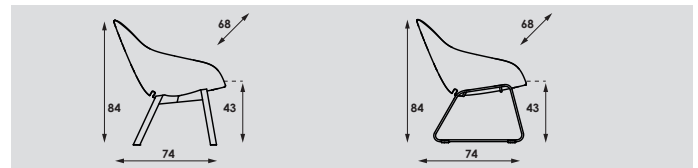

4-legged, swiveling, with returnmechanism

- Finish: polished stainless steel or powder coat.
- Standard with plastic gliders.
- As an option gliders with felt.

star-base, not swiveling

- Massive steel Ø 16 mm.
- Finish standard powder coat.
- Standard with plastic gliders.
- As an option gliders with felt.

Seat and back:

- Metal insert frame.
- Covered with moulded foam.

Upholstery:

- Upholstery category ② ③ ④

Beso Lounge

models	4-legged, wood	sledge
meterage	220cm	220cm
weight		
packing		

Beso Lounge

models	4-legged, swiveling	star-base, not swiveling
meterage	220cm	220cm
weight	17kg	15,5kg
packing		