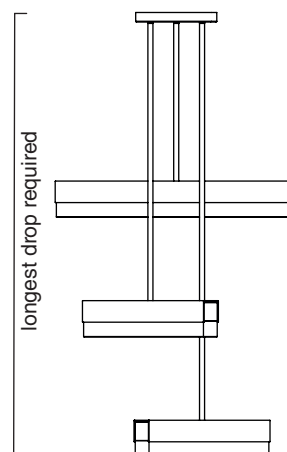

ARTES COLLECTIVE 600

finish options bronze with satin brass details and honed alabaster
CTO-01-043-0001
 satin brass with honed alabaster
CTO-01-043-0002

suspension drop rod with ceiling box
 please specify
 - The length of the longest drop (max. 6 meters)
 - The length of the shortest drop (min. 100mm)

bulbs integrated LED - dimmable - 2700k - 48W

weight 18kg (39lbs)

certification 

mounting plate dimensions

ARTES COLLECTIVE 900

finish options bronze with satin brass details and honed alabaster
CTO-01-043-0101
 satin brass with honed alabaster
CTO-01-043-0102

suspension drop rod with ceiling box
 please specify
 - The length of the longest drop (max. 6 meters)
 - The length of the shortest drop (min. 300mm)

bulbs integrated LED - dimmable - 2700k - 72W

weight 24kg (54lbs)

certification 

mounting plate dimensions

ARTES COLLECTIVE 1200

finish options bronze with satin brass details and honed alabaster
CTO-01-043-0201
satin brass with honed alabaster
CTO-01-043-0202

suspension drop rod with ceiling box
please specify
- The length of the longest drop (max. 6 meters)
- The length of the shortest drop (min. 100mm)