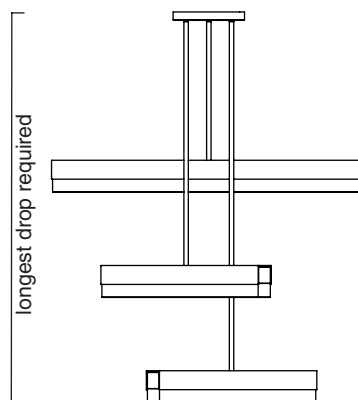

ARTES COLLECTIVE 600

finish options bronze with satin brass details and honed alabaster
CTO-01-043-0001
 satin brass with honed alabaster
CTO-01-043-0002

suspension drop rod with ceiling box
 please specify
 - The length of the longest drop (max. 6 meters)
 - The length of the shortest drop (min. 100mm)

bulbs integrated LED - dimmable - 2700k - 48W

weight 18kg (39lbs)

certification 

mounting plate dimensions

ARTES COLLECTIVE 900

finish options bronze with satin brass details and honed alabaster
CTO-01-043-0101
 satin brass with honed alabaster
CTO-01-043-0102

suspension drop rod with ceiling box
 please specify
 - The length of the longest drop (max. 6 meters)
 - The length of the shortest drop (min. 300mm)

bulbs integrated LED - dimmable - 2700k - 72W

weight 24kg (54lbs)

certification 

mounting plate dimensions

ARTES COLLECTIVE 1200

finish options bronze with satin brass details and honed alabaster
CTO-01-043-0201
satin brass with honed alabaster
CTO-01-043-0202

suspension drop rod with ceiling box
please specify
- The length of the longest drop (max. 6 meters)
- The length of the shortest drop (min. 100mm)