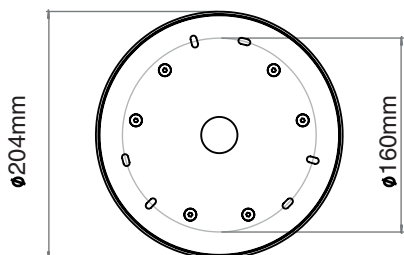

ARTES COLLECTIVE 600

finish options bronze with satin brass details and honed alabaster
CTO-01-043-0001
 satin brass with honed alabaster
CTO-01-043-0002

suspension drop rod with ceiling box
 please specify
 - The length of the longest drop (max. 6 meters)
 - The length of the shortest drop (min. 100mm)

bulbs integrated LED - dimmable - 2700k - 48W

weight 18kg (39lbs)

certification 

mounting plate dimensions

ARTES COLLECTIVE 900

finish options bronze with satin brass details and honed alabaster
CTO-01-043-0101
 satin brass with honed alabaster
CTO-01-043-0102

suspension drop rod with ceiling box
 please specify
 - The length of the longest drop (max. 6 meters)
 - The length of the shortest drop (min. 300mm)

bulbs integrated LED - dimmable - 2700k - 72W

weight 24kg (54lbs)

certification 

mounting plate dimensions

ARTES COLLECTIVE 1200

finish options bronze with satin brass details and honed alabaster
CTO-01-043-0201
satin brass with honed alabaster
CTO-01-043-0202

suspension drop rod with ceiling box
please specify
- The length of the longest drop (max. 6 meters)
- The length of the shortest drop (min. 100mm)