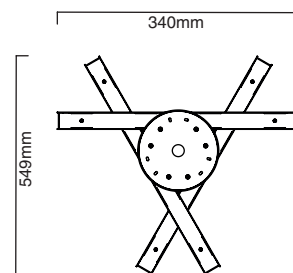

ARTES COLLECTIVE 600

finish options bronze with satin brass details and honed alabaster
CTO-01-043-0001
 satin brass with honed alabaster
CTO-01-043-0002

suspension drop rod with ceiling box
 please specify
 - The length of the longest drop (max. 6 meters)
 - The length of the shortest drop (min. 100mm)

bulbs integrated LED - dimmable - 2700k - 48W

weight 18kg (39lbs)

certification 

mounting plate dimensions

ARTES COLLECTIVE 900

finish options bronze with satin brass details and honed alabaster
CTO-01-043-0101
 satin brass with honed alabaster
CTO-01-043-0102

suspension drop rod with ceiling box
 please specify
 - The length of the longest drop (max. 6 meters)
 - The length of the shortest drop (min. 300mm)

bulbs integrated LED - dimmable - 2700k - 72W

weight 24kg (54lbs)

certification 

mounting plate dimensions

ARTES COLLECTIVE 1200

finish options bronze with satin brass details and honed alabaster
CTO-01-043-0201
satin brass with honed alabaster
CTO-01-043-0202

suspension drop rod with ceiling box
please specify
- The length of the longest drop (max. 6 meters)
- The length of the shortest drop (min. 100mm)