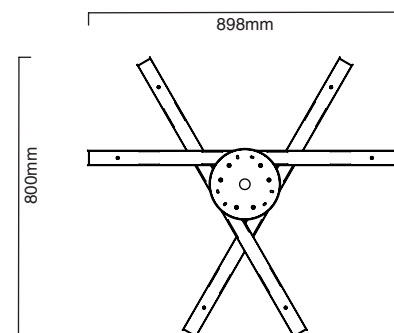

ARTES COLLECTIVE 600

finish options bronze with satin brass details and honed alabaster
CTO-01-043-0001
 satin brass with honed alabaster
CTO-01-043-0002

suspension drop rod with ceiling box
 please specify
 - The length of the longest drop (max. 6 meters)
 - The length of the shortest drop (min. 100mm)

bulbs integrated LED - dimmable - 2700k - 48W

weight 18kg (39lbs)

certification 

mounting plate dimensions

ARTES COLLECTIVE 900

finish options bronze with satin brass details and honed alabaster
CTO-01-043-0101
 satin brass with honed alabaster
CTO-01-043-0102

suspension drop rod with ceiling box
 please specify
 - The length of the longest drop (max. 6 meters)
 - The length of the shortest drop (min. 300mm)

bulbs integrated LED - dimmable - 2700k - 72W

weight 24kg (54lbs)

certification 

mounting plate dimensions

ARTES COLLECTIVE 1200

finish options bronze with satin brass details and honed alabaster
CTO-01-043-0201
satin brass with honed alabaster
CTO-01-043-0202

suspension drop rod with ceiling box
please specify
- The length of the longest drop (max. 6 meters)
- The length of the shortest drop (min. 100mm)