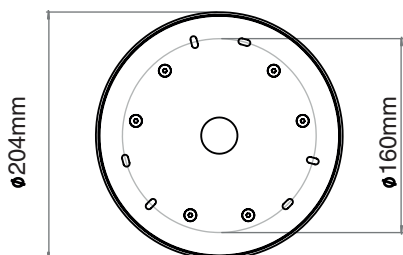

ARTES COLLECTIVE 600

finish options bronze with satin brass details and honed alabaster
CTO-01-043-0001
 satin brass with honed alabaster
CTO-01-043-0002

suspension drop rod with ceiling box
 please specify
 - The length of the longest drop (max. 6 meters)
 - The length of the shortest drop (min. 100mm)

bulbs integrated LED - dimmable - 2700k - 48W

weight 18kg (39lbs)

certification 

mounting plate dimensions

ARTES COLLECTIVE 900

finish options bronze with satin brass details and honed alabaster
CTO-01-043-0101
 satin brass with honed alabaster
CTO-01-043-0102

suspension drop rod with ceiling box
 please specify
 - The length of the longest drop (max. 6 meters)
 - The length of the shortest drop (min. 300mm)

bulbs integrated LED - dimmable - 2700k - 72W

weight 24kg (54lbs)

certification 

mounting plate dimensions

ARTES COLLECTIVE 1200

finish options bronze with satin brass details and honed alabaster
CTO-01-043-0201
satin brass with honed alabaster
CTO-01-043-0202

suspension drop rod with ceiling box
please specify
- The length of the longest drop (max. 6 meters)
- The length of the shortest drop (min. 100mm)