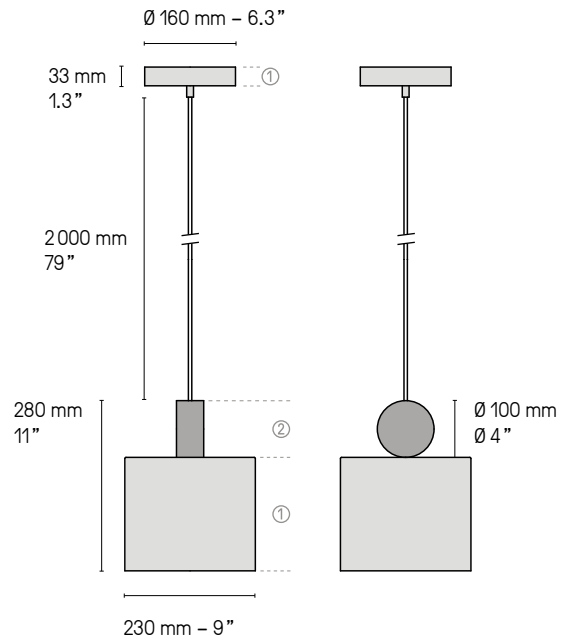

V1

V2

V3

V4

Le petit disque du dessous sera toujours en finition ①
The small centered disc on the bottom always comes in finish ①