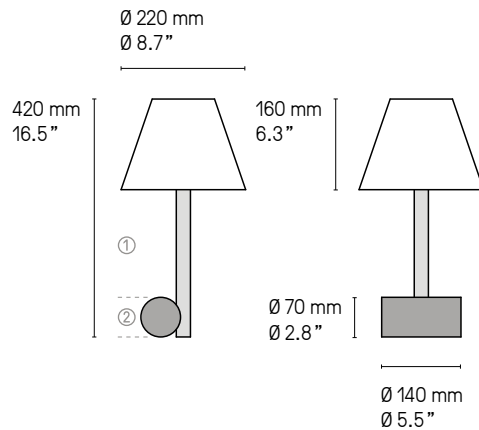

Spot XS

Spot XL

Lampe de tables – Table lamps Calé(e)

XL

XS

Spot Calé(e) XS SG/SC

Spot Calé(e) XL SB/SG

Lampadaires – Floor lamp Calé(e)