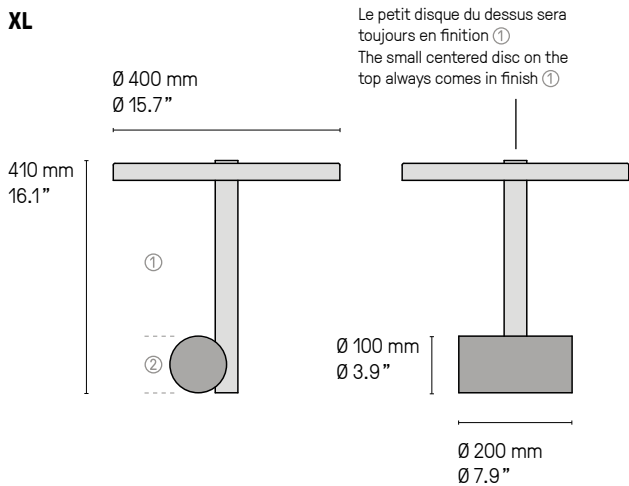

Spot XS

Spot XL

Lampe de tables – Table lamps Calé(e)

XL

XS

Spot Calé(e) XS SG/SC

Spot Calé(e) XL SB/SG

Lampadaires – Floor lamp Calé(e)