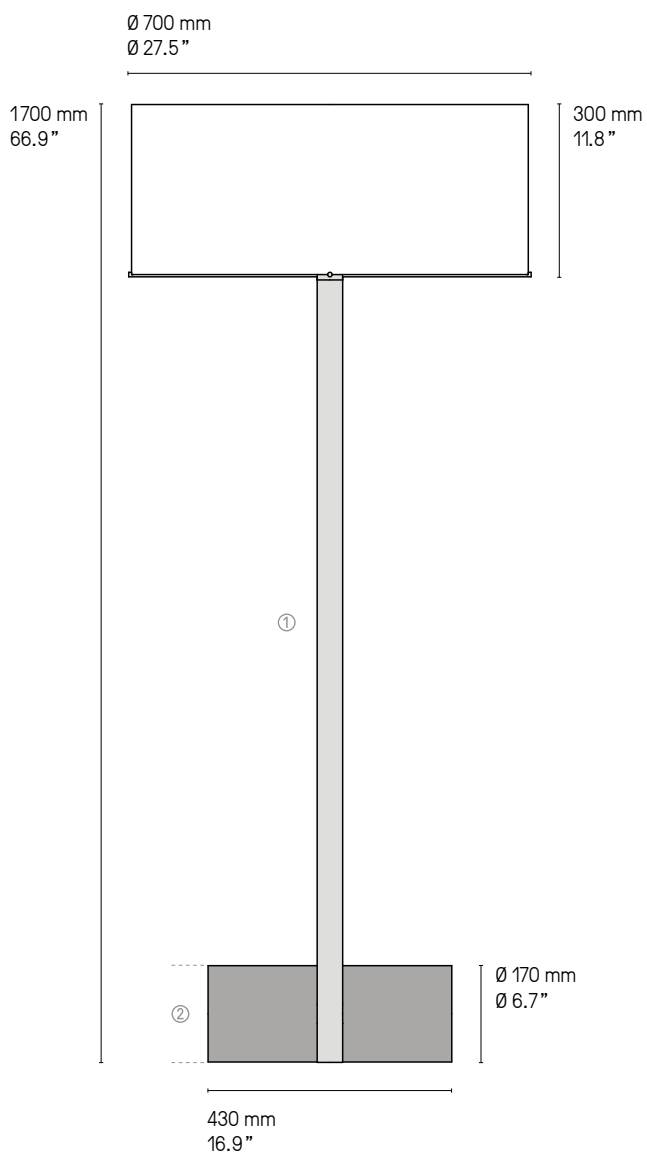

Lampadaires – Floor lamp Calé(e)

XL

XS