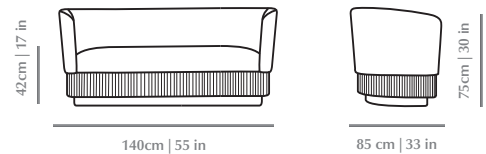

<b>Upholstery</b>	Fabric or Leather
<b>Piping</b>	Fabric or Leather
<b>Fringes</b>	Fabric
<b>Package dimensions</b>	1476 x 926 x 831 mm 1876 x 926 x 831 mm

// as pictured

Upholstery – Velvet Dijon

Piping – Velvet Dijon