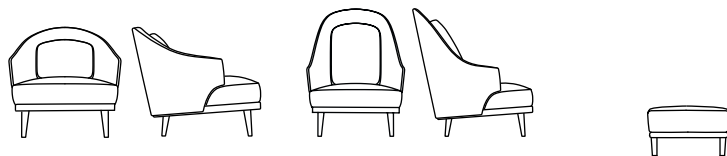

BELLINI

design: markus kerker design

JAB
ANSTOETZ
FURNITURE

BELLINI

design: markus kerker design

Maße cm

Sessel
BW-105-1000

Hochlehnsessel
BW-105-1001

Hocker
BW-105-2000

Dimensions cm

Easy chair
BW-105-1000

High-back chair
BW-105-1001

Stool
BW-105-2000

	Easy chair BW-105-1000	High-back chair BW-105-1001	Stool BW-105-2000
Breite/Width	75	75	64
Tiefe/Depth	95	105	64
Höhe/Height	78	100	40
Sitzbreite/Seat width	55	55	64
Sitztiefe/Seat depth	53	53	64
Sitzhöhe/Seat height	42	42	40