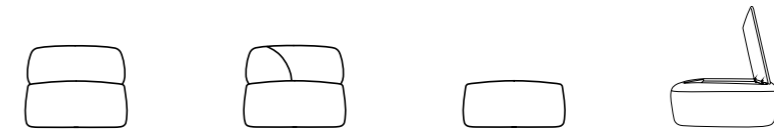

## Upholstery

Seat: pocket spring cores with a high quality polyetherfoam cover  
Back: polyether foam  
Table: polyether foam with cotton overlay

## Table stool:

Table plate: Laquered MDF (medium density fibreboard)  
Function: Table plate to be hinged, inner storage with double socket  
Double socket/standardized european plug, optional double socket with 1 european plug and 2 USB flash drive hookup (additional charge)

## Option

Lether piping (on surcharge)

Maße cm	Sessel IP-122-1000	Ecke IP-122-4000	Hocker IP-122-2000	Tisch-Hocker IP-122-2001	Sitzkissen für Tisch-Hocker IP-122-7000
Dimensions cm	Easy chair IP-122-1000	Corner IP-122-4000	Stool IP-122-2000	Table-stool IP-122-2001	Seat cushion for table-stool IP-122-7000
Breite/Width	90	90	90	90	73
Tiefe/Depth	90	90	90	90	
Höhe/Height	70	70	40	40	73
Sitzhöhe/Seat height	40	40	40	40	
Sitztiefe/Seat depth	60	60	90	90	
Sitzbreite/Seat width	90	60	90	90	