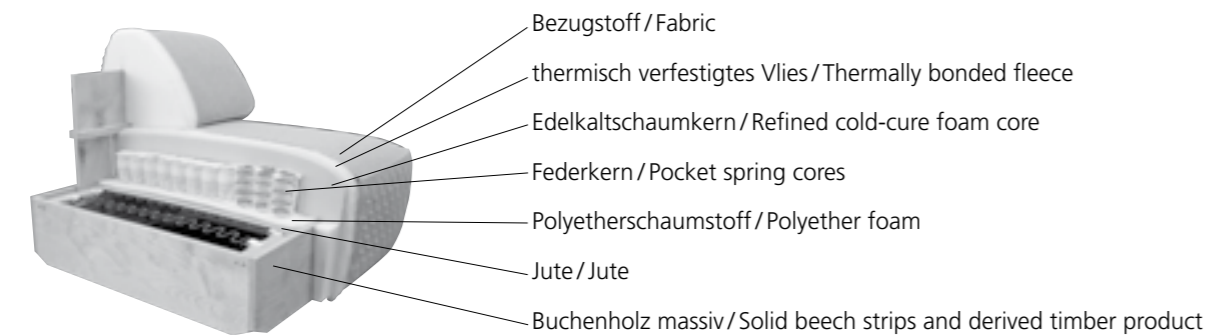

FAT TONY

design: graft

Gestell

Massive Buchenholzleisten und Holzwerkstoff
Tischelement: Kunststoffbeschichtete Plattenwerkstoffe

Polsterung

Sitz: Tonnentaschenfederkern mit Hochwert-Polyetherschaumabdeckung
Rücken: Polyetherschaum
Tischelement: Polyetherschaum mit Watteabdeckung

Tisch-Hocker

Tischplatte: MDF lackiert (in allen RAL- und Sikkensfarben)
Funktion: Aufklappbare Tischplatte, durch Stoßdämpfer gehalten;
innenliegende Ablagefächer mit Standard Doppelsteckdose Eurostecker
Option: Doppelsteckdose mit 1 Stück Eurostecker und 2 Stück USB (aufpreispflichtig)

Option

Lederkeder (aufpreispflichtig)

Frame

Beech wood rails with wave flex springs
Table element: coated fibreboard

Upholstery

Seat: pocket spring cores with a high quality polyetherfoam cover
Back: polyether foam
Table: polyether foam with cotton overlay

Table stool:

Table plate: Laquered MDF (medium density fibreboard)
Function: Table plate to be hinged, inner storage with double socket
Double socket/standardized european plug, optional double socket with 1 european plug and 2 USB flash drive hookup (additional charge)

Option

Lether piping (on surcharge)