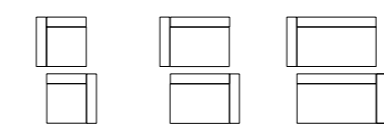

Abschlusselemente Finishing elements