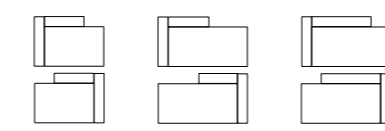

Einzelelemente Récamière Individual elements for récamière