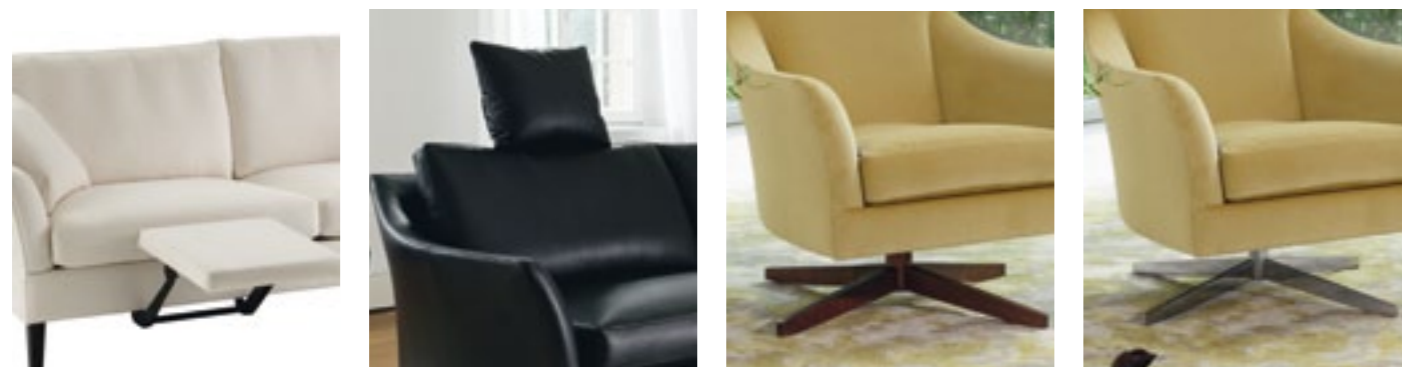

Stool

Seat: firmly upholstered

Maße cm	Hocker BW-135-2001	Sofa 2/70 BW-135-3000	Sofa 2/80 BW-135-3001	Sofa 2/90 BW-135-3002	Recamiere AL li/re BW-135-3003
Dimensions cm	Stool BW-135-2001	Sofa 2/70 BW-135-3000	Sofa 2/80 BW-135-3001	Sofa 2/90 BW-135-3002	Recamiere AR le/ri BW-135-3003
Breite/Width	59	175	195	215	85
Tiefe/Depth	43	94	94	94	174
Höhe/Height	42	81	81	81	81
Sitzhöhe/Seat height	42	42	42	42	42
Sitztiefe/Seat depth	43	54	54	54	66
Sitzbreite/Seat width	59	140	160	180	144