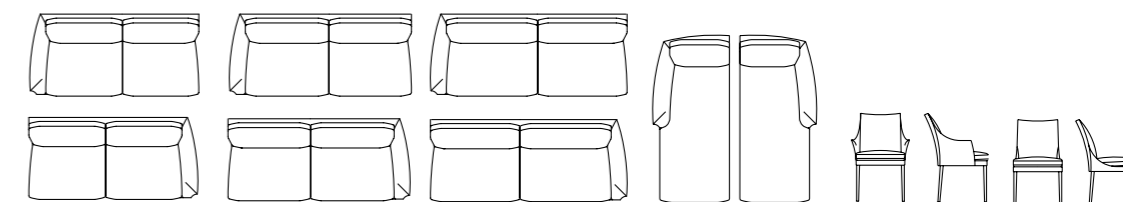

Hocker

Sitz: festgepolstert

The corpus of all types are available with or without piping (no surcharge).

Easy chair BW-135-1000, sofas and additional elements

Seat: flat springs with loose cushion
Seat cushion: Multilux KS
Back: loose cushion
Back cushion: Multilux

Easy chair BW-135-1001

High-back-chair BW-135-1002
Seat: flat spring with loose cushion
Seat cushion: Multilux KS
Back: firmly upholstered

High-back chair with tilt function BW-135-1003

Seat: rubber belts, Multilux firmly upholstered
Back: firmly upholstered, cold foam
Funktion: with tilting and turning function, release inside in polished chrome
Base: x-base polished chrome

Stool

Seat: firmly upholstered

Maße cm	Hocker BW-135-2001	Sofa 2/70 BW-135-3000	Sofa 2/80 BW-135-3001	Sofa 2/90 BW-135-3002	Recamiere AL li/re BW-135-3003
Dimensions cm	Stool BW-135-2001	Sofa 2/70 BW-135-3000	Sofa 2/80 BW-135-3001	Sofa 2/90 BW-135-3002	Recamiere AR le/ri BW-135-3003
Breite/Width	59	175	195	215	85
Tiefe/Depth	43	94	94	94	174
Höhe/Height	42	81	81	81	81
Sitzhöhe/Seat height	42	42	42	42	42
Sitztiefe/Seat depth	43	54	54	54	66
Sitzbreite/Seat width	59	140	160	180	144