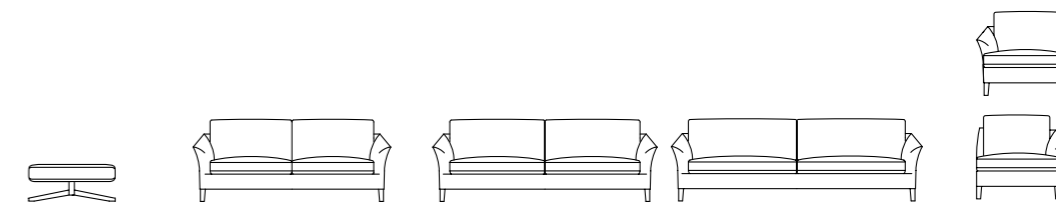

Hocker

Sitz: festgepolstert

The corpus of all types are available with or without piping (no surcharge).

Easy chair BW-135-1000, sofas and additional elements

Seat: flat springs with loose cushion
Seat cushion: Multilux KS
Back: loose cushion
Back cushion: Multilux

Easy chair BW-135-1001

High-back-chair BW-135-1002
Seat: flat spring with loose cushion
Seat cushion: Multilux KS
Back: firmly upholstered

High-back chair with tilt function BW-135-1003

Seat: rubber belts, Multilux firmly upholstered
Back: firmly upholstered, cold foam
Funktion: with tilting and turning function, release inside in polished chrome
Base: x-base polished chrome

Stool

Seat: firmly upholstered

Maße cm	Hocker BW-135-2001	Sofa 2/70 BW-135-3000	Sofa 2/80 BW-135-3001	Sofa 2/90 BW-135-3002	Recamiere AL li/re BW-135-3003
Dimensions cm	Stool BW-135-2001	Sofa 2/70 BW-135-3000	Sofa 2/80 BW-135-3001	Sofa 2/90 BW-135-3002	Recamiere AR le/ri BW-135-3003
Breite/Width	59	175	195	215	85
Tiefe/Depth	43	94	94	94	174
Höhe/Height	42	81	81	81	81
Sitzhöhe/Seat height	42	42	42	42	42
Sitztiefe/Seat depth	43	54	54	54	66
Sitzbreite/Seat width	59	140	160	180	144