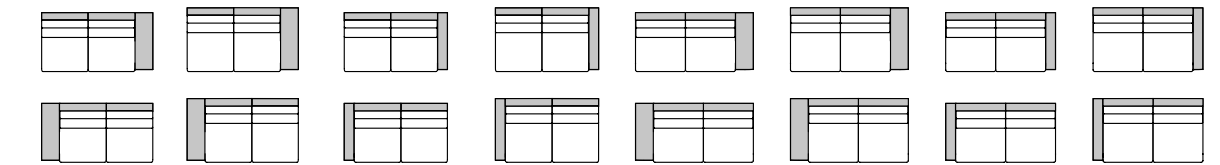

Maße cm	Abschluss-element 2/92,5 Armlehne breit BW-155-3014	Abschluss-element 2/92,5 tief Armlehne breit BW-155-3015	Abschluss-element 2/92,5 Armlehne schmal BW-155-3016	Abschluss-element 2/92,5 tief Armlehne schmal BW-155-3017	Abschluss-element 2/105 Armlehne breit BW-155-3018	Abschluss-element 2/105 tief Armlehne breit BW-155-3019	Abschluss-element 2/105 Armlehne schmal BW-155-3020	Abschluss-element 2/105 tief Armlehne schmal BW-155-3021
Dimensions cm	Finishing element 2/92,5 armrest wide BW-155-3014	Finishing element 2/92,5 deep armrest wide BW-155-3015	Finishing element 2/92,5 armrest slim BW-155-3016	Finishing element 2/92,5 deep armrest slim BW-155-3017	Finishing element 2/105 armrest wide BW-155-3018	Finishing element 2/105 deep armrest wide BW-155-3019	Finishing element 2/105 armrest slim BW-155-3020	Finishing element 2/105 deep armrest slim BW-155-3021

Breite/Width	210	210	197,5	197,5	235	235	222,5	222,5
Tiefe/Depth	97	105	97	105	97	105	97	105
Höhe/Height	84	84	84	84	84	84	84	84
Sitzhöhe/Seat height	40	40	40	40	40	40	40	40
Sitztiefe/Seat depth	56	64	56	64	56	64	56	64
Sitzbreite/Seat width	185	185	185	185	210	210	210	210