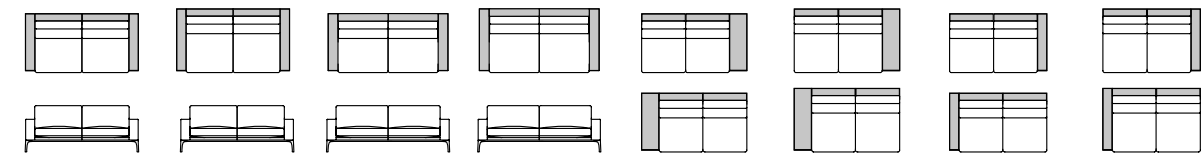

Maße cm	Sofa 2/92,5 Armlehne schmal BW-155-3006	Sofa 2/92,5 tief Armlehne schmal BW-155-3007	Sofa 2/105 Armlehne schmal BW-155-3008	Sofa 2/105 tief Armlehne schmal BW-155-3009	Abschluss-element 2/80 Armlehne breit BW-155-3010	Abschluss-element 2/80 tief Armlehne breit BW-155-3011	Abschluss-element 2/80 Armlehne schmal BW-155-3012	Abschluss-element 2/80 tief Armlehne schmal BW-155-3013
Dimensions cm	Sofa 2/92,5 armrest slim BW-155-3006	Sofa 2/92,5 deep armrest slim BW-155-3007	Sofa 2/105 armrest slim BW-155-3008	Sofa 2/105 deep armrest slim BW-155-3009	Finishing element 2/80 armrest wide BW-155-3010	Finishing element 2/80 deep armrest wide BW-155-3011	Finishing element 2/80 armrest slim BW-155-3012	Finishing element 2/80 deep armrest wide BW-155-3013

Breite/Width	210	210	235	235	185	185	172,5	172,5
Tiefe/Depth	97	105	97	105	97	105	97	105
Höhe/Height	84	84	84	84	84	84	84	84
Sitzhöhe/Seat height	40	40	40	40	40	40	40	40
Sitztiefe/Seat depth	56	64	56	64	56	64	56	64
Sitzbreite/Seat width	185	185	210	210	160	160	160	160