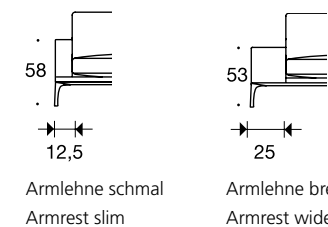

Maße cm	Abschluss-element 2/92,5 Armlehne breit BW-155-3014	Abschluss-element 2/92,5 tief Armlehne breit BW-155-3015	Abschluss-element 2/92,5 Armlehne schmal BW-155-3016	Abschluss-element 2/92,5 tief Armlehne schmal BW-155-3017	Abschluss-element 2/105 Armlehne breit BW-155-3018	Abschluss-element 2/105 tief Armlehne breit BW-155-3019	Abschluss-element 2/105 Armlehne schmal BW-155-3020	Abschluss-element 2/105 tief Armlehne schmal BW-155-3021
Dimensions cm	Finishing element 2/92,5 armrest wide BW-155-3014	Finishing element 2/92,5 deep armrest wide BW-155-3015	Finishing element 2/92,5 armrest slim BW-155-3016	Finishing element 2/92,5 deep armrest slim BW-155-3017	Finishing element 2/105 armrest wide BW-155-3018	Finishing element 2/105 deep armrest wide BW-155-3019	Finishing element 2/105 armrest slim BW-155-3020	Finishing element 2/105 deep armrest slim BW-155-3021
Breite/Width	210	210	197,5	197,5	235	235	222,5	222,5
Tiefe/Depth	97	105	97	105	97	105	97	105
Höhe/Height	84	84	84	84	84	84	84	84
Sitzhöhe/Seat height	40	40	40	40	40	40	40	40
Sitztiefe/Seat depth	56	64	56	64	56	64	56	64
Sitzbreite/Seat width	185	185	185	185	210	210	210	210