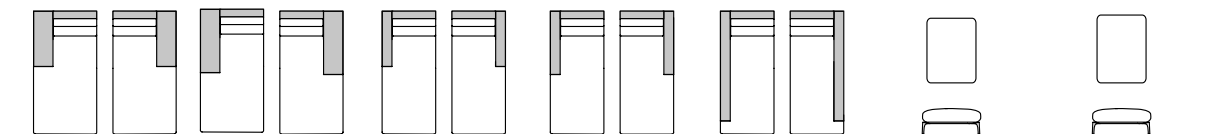

Maße cm	Longchair Armlehne breit BW-155-3022	Longchair tief Armlehne breit BW-155-3023	Longchair Armlehne schmal BW-155-3024	Longchair tief Armlehne schmal BW-155-3025	Longchair Armlehne schmal lang BW-155-3026	Hocker BW-155-2000	Hocker tief BW-155-2001
Dimensions cm	Longchair armrest wide BW-155-3022	Longchair deep armrest wide BW-155-3023	Longchair armrest slim BW-155-3024	Longchair deep armrest slim BW-155-3025	Longchair armrest slim long BW-155-3026	Stool BW-155-2000	Stool deep BW-155-2001
Breite/Width	105	105	97	97	97	50	50
Tiefe/Depth	185	185	185	185	185	97	105
Höhe/Height	84	84	84	84	84	40	40
Sitzhöhe/Seat height	40	40	40	40	40	40	40
Sitztiefe/Seat depth						97	105
Sitzbreite/Seat width	80	80	84	84	84	50	50