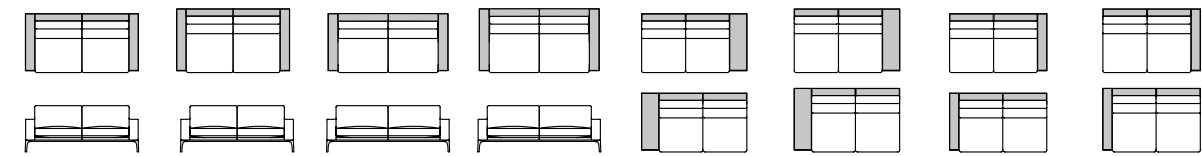

Feet

metal base in the glossy chrome version
metal base in bronze matt
optional we offer feet +2,5 cm in height

Longchair

By choice the longchair can be delivered with adjustable back with additional charge.
The complete depth when the back part is folded out, is at 225 cm.

Maße cm	Sofa 2/80 Armlehne breit BW-155-3000	Sofa 2/80 tief Armlehne breit BW-155-3001	Sofa 2/92,5 Armlehne breit BW-155-3004	Sofa 2/92,5 tief Armlehne breit BW-155-3005	Sofa 2/105 Armlehne breit BW-155-3027	Sofa 2/105 tief Armlehne breit BW-155-3028	Sofa 2/80 Armlehne schmal BW-155-3002	Sofa 2/80 tief Armlehne schmal BW-155-3003
Dimensions cm	Sofa 2/80 armrest wide BW-155-3000	Sofa 2/80 deep armrest wide BW-155-3001	Sofa 2/92,5 armrest wide BW-155-3004	Sofa 2/92,5 deep armrest wide BW-155-3005	Sofa 2/105 armrest wide BW-155-3027	Sofa 2/105 deep armrest wide BW-155-3028	Sofa 2/80 armrest slim BW-155-3002	Sofa 2/80 deep armrest slim BW-155-3003
Breite/Width	210	210	235	235	260	260	185	185
Tiefe/Depth	97	105	97	105	97	105	97	105
Höhe/Height	84	84	84	84	84	84	84	84
Sitzhöhe/Seat height	40	40	40	40	40	40	40	40
Sitztiefe/Seat depth	56	64	56	64	56	64	56	64
Sitzbreite/Seat width	160	160	185	185	210	210	160	160