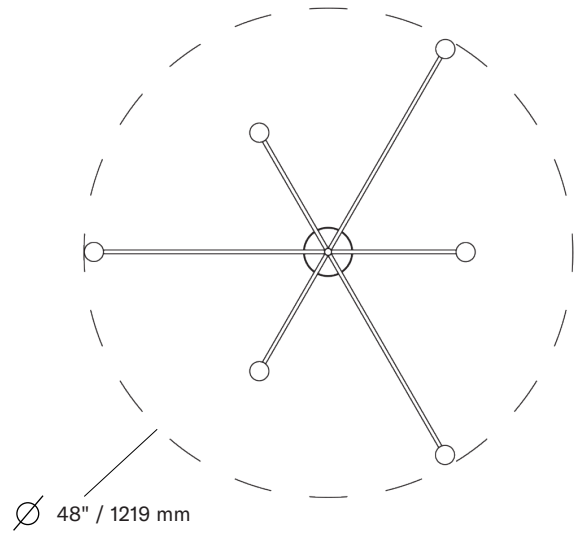

DOT 14

A

B

Type	Suspension	
Materials	Body:	brass
	Sphere:	milk glass (G50)
	Hardware:	brass
Total Height	Height to be specified upon order	
Weight (min.)	A	min. 6 lb / 2.7 kg
	B	min. 6 lb / 2.7 kg
	C	min. 7 lb / 3.2 kg
Light Bulb	A	LED (included), 20x 3.5W
	B	LED (included), 12x 3.5W
	C	LED (included), 20x 3.5W
Sockets	G9	
Voltage	120V / 240V	
Dimmer	Refer to our recommended list of dimmer models	
Certifications	  	
Notes	<ul style="list-style-type: none"> • Must be installed by an electrician • Additional charges for modifications • Lead time between 10-12 weeks • Dimensions are approximate and may vary slightly 	

C

A

B

C

Order Guide: SKU

Collection		Model	Finish		Size
DOT	Dot	14	BR	Brass	A \varnothing 38" / 965mm 5 Level
			GR	Graphite	B \varnothing 48" / 1219mm 3 Level
					C \varnothing 48" / 1219mm 5 Level
DOT		14	BR		A = DOT14BRA example