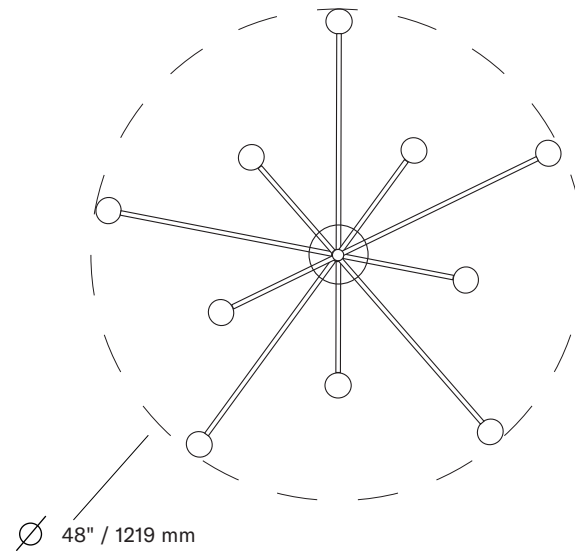

DOT 14

A

B

Type	Suspension	
Materials	Body:	brass
	Sphere:	milk glass (G50)
	Hardware:	brass
Total Height	Height to be specified upon order	
Weight (min.)	A	min. 6 lb / 2.7 kg
	B	min. 6 lb / 2.7 kg
	C	min. 7 lb / 3.2 kg
Light Bulb	A	LED (included), 20x 3.5W
	B	LED (included), 12x 3.5W
	C	LED (included), 20x 3.5W
Sockets	G9	
Voltage	120V / 240V	
Dimmer	Refer to our recommended list of dimmer models	
Certifications	  	
Notes	<ul style="list-style-type: none"> • Must be installed by an electrician • Additional charges for modifications • Lead time between 10-12 weeks • Dimensions are approximate and may vary slightly 	

C

A

B

C

Order Guide: SKU

Collection		Model	Finish		Size
DOT	Dot	14	BR	Brass	A \varnothing 38" / 965mm 5 Level
			GR	Graphite	B \varnothing 48" / 1219mm 3 Level
					C \varnothing 48" / 1219mm 5 Level
DOT		14	BR		A = DOT14BRA example

Finish

Brass

Graphite

Canopy

Swivel option for slanted ceiling

Light Bulb & Dimmer Specifications

G9 Sockets

Frosted
3.5W
100V-120V / 240V
350 Lumens
2,700K
25,000H
CRI ≥ 80
2 years warranty