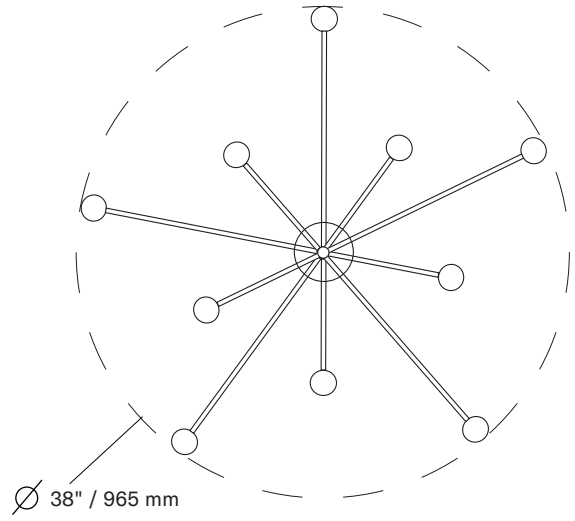

DOT 14

A

B

Type	Suspension	
Materials	Body:	brass
	Sphere:	milk glass (G50)
	Hardware:	brass
Total Height	Height to be specified upon order	
Weight (min.)	A	min. 6 lb / 2.7 kg
	B	min. 6 lb / 2.7 kg
	C	min. 7 lb / 3.2 kg
Light Bulb	A	LED (included), 20x 3.5W
	B	LED (included), 12x 3.5W
	C	LED (included), 20x 3.5W
Sockets	G9	
Voltage	120V / 240V	
Dimmer	Refer to our recommended list of dimmer models	
Certifications	  	
Notes	<ul style="list-style-type: none"> • Must be installed by an electrician • Additional charges for modifications • Lead time between 10-12 weeks • Dimensions are approximate and may vary slightly 	

C

A

B

C

Order Guide: SKU

Collection		Model	Finish		Size
DOT	Dot	14	BR	Brass	A \varnothing 38" / 965mm 5 Level
			GR	Graphite	B \varnothing 48" / 1219mm 3 Level
					C \varnothing 48" / 1219mm 5 Level
DOT		14	BR		A = DOT14BRA example