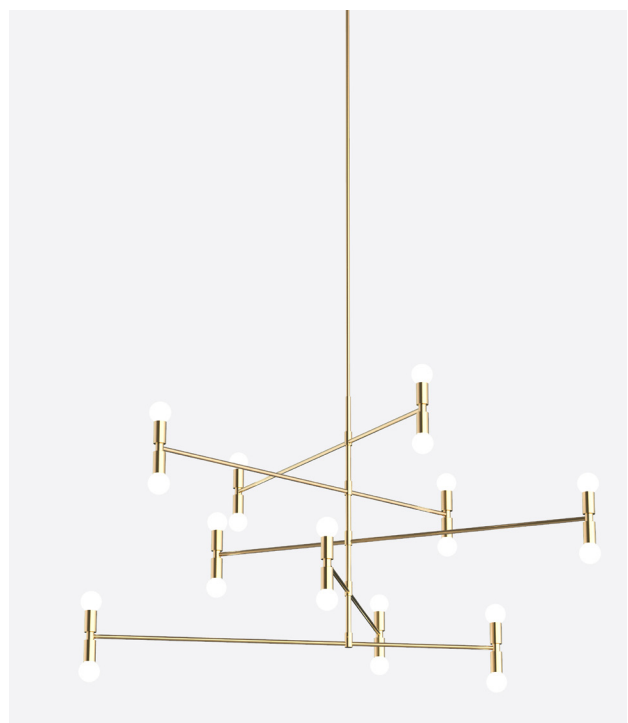

DOT 14

A

B

Type	Suspension	
Materials	Body:	brass
	Sphere:	milk glass (G50)
	Hardware:	brass
Total Height	Height to be specified upon order	
Weight (min.)	A	min. 6 lb / 2.7 kg
	B	min. 6 lb / 2.7 kg
	C	min. 7 lb / 3.2 kg
Light Bulb	A	LED (included), 20x 3.5W
	B	LED (included), 12x 3.5W
	C	LED (included), 20x 3.5W
Sockets	G9	
Voltage	120V / 240V	
Dimmer	Refer to our recommended list of dimmer models	
Certifications	  	
Notes	<ul style="list-style-type: none"> • Must be installed by an electrician • Additional charges for modifications • Lead time between 10-12 weeks • Dimensions are approximate and may vary slightly 	

C

A

B

C

Order Guide: SKU

Collection		Model	Finish		Size
DOT	Dot	14	BR	Brass	A \varnothing 38" / 965mm 5 Level
			GR	Graphite	B \varnothing 48" / 1219mm 3 Level
					C \varnothing 48" / 1219mm 5 Level
DOT		14	BR		A = DOT14BRA example

Finish

Brass

Graphite

Canopy

Swivel option for slanted ceiling

Light Bulb & Dimmer Specifications

G9 Sockets

Frosted
3.5W
100V-120V / 240V
350 Lumens
2,700K
25,000H
CRI ≥ 80
2 years warranty