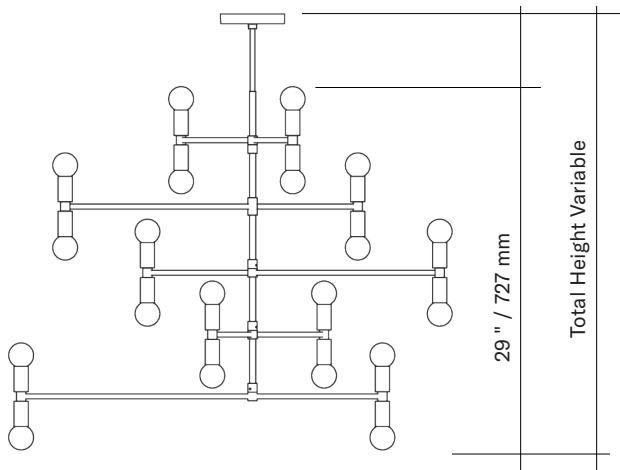

DOT 14

A

B

Type	Suspension	
Materials	Body:	brass
	Sphere:	milk glass (G50)
	Hardware:	brass
Total Height	Height to be specified upon order	
Weight (min.)	A	min. 6 lb / 2.7 kg
	B	min. 6 lb / 2.7 kg
	C	min. 7 lb / 3.2 kg
Light Bulb	A	LED (included), 20x 3.5W
	B	LED (included), 12x 3.5W
	C	LED (included), 20x 3.5W
Sockets	G9	
Voltage	120V / 240V	
Dimmer	Refer to our recommended list of dimmer models	
Certifications	  	
Notes	<ul style="list-style-type: none"> • Must be installed by an electrician • Additional charges for modifications • Lead time between 10-12 weeks • Dimensions are approximate and may vary slightly 	

C

A

B

C

Order Guide: SKU

Collection		Model	Finish		Size
DOT	Dot	14	BR	Brass	A \varnothing 38" / 965mm 5 Level
			GR	Graphite	B \varnothing 48" / 1219mm 3 Level
					C \varnothing 48" / 1219mm 5 Level
DOT		14	BR		A = DOT14BRA example