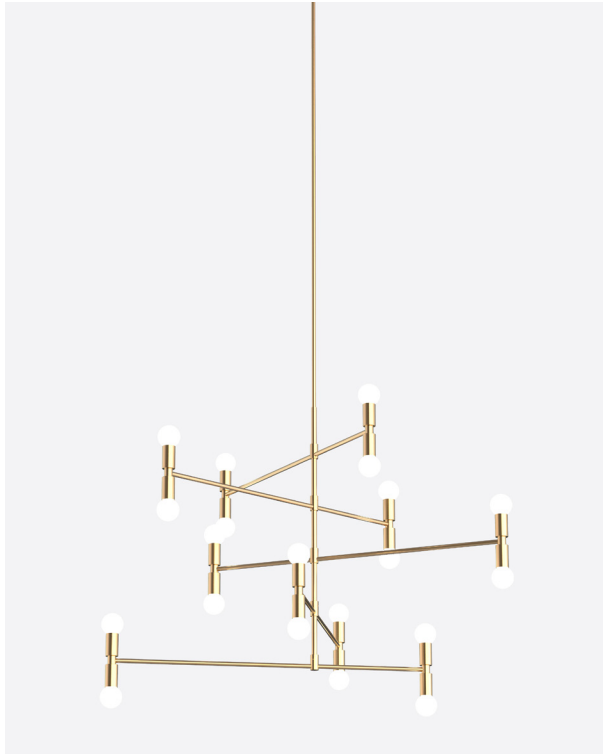

DOT 14

A

B

Type	Suspension	
Materials	Body:	brass
	Sphere:	milk glass (G50)
	Hardware:	brass
Total Height	Height to be specified upon order	
Weight (min.)	A	min. 6 lb / 2.7 kg
	B	min. 6 lb / 2.7 kg
	C	min. 7 lb / 3.2 kg
Light Bulb	A	LED (included), 20x 3.5W
	B	LED (included), 12x 3.5W
	C	LED (included), 20x 3.5W
Sockets	G9	
Voltage	120V / 240V	
Dimmer	Refer to our recommended list of dimmer models	
Certifications	  	
Notes	<ul style="list-style-type: none"> • Must be installed by an electrician • Additional charges for modifications • Lead time between 10-12 weeks • Dimensions are approximate and may vary slightly 	

C

A

B

C

Order Guide: SKU

Collection		Model	Finish		Size
DOT	Dot	14	BR	Brass	A \varnothing 38" / 965mm 5 Level
			GR	Graphite	B \varnothing 48" / 1219mm 3 Level
					C \varnothing 48" / 1219mm 5 Level
DOT		14	BR		A = DOT14BRA example

Finish

Brass

Graphite

Canopy

Swivel option for slanted ceiling

Light Bulb & Dimmer Specifications

G9 Sockets

Frosted
3.5W
100V-120V / 240V
350 Lumens
2,700K
25,000H
CRI ≥ 80
2 years warranty