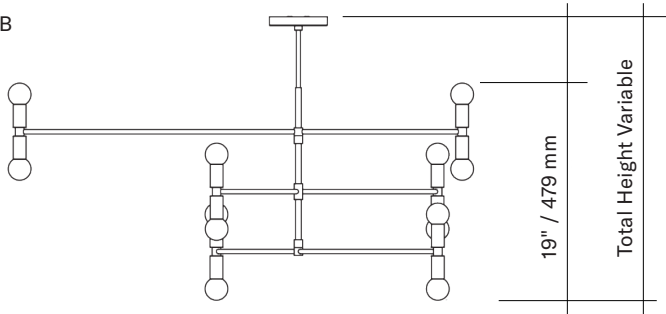

DOT 14

A

B

Type	Suspension	
Materials	Body:	brass
	Sphere:	milk glass (G50)
	Hardware:	brass
Total Height	Height to be specified upon order	
Weight (min.)	A	min. 6 lb / 2.7 kg
	B	min. 6 lb / 2.7 kg
	C	min. 7 lb / 3.2 kg
Light Bulb	A	LED (included), 20x 3.5W
	B	LED (included), 12x 3.5W
	C	LED (included), 20x 3.5W
Sockets	G9	
Voltage	120V / 240V	
Dimmer	Refer to our recommended list of dimmer models	
Certifications	  	
Notes	<ul style="list-style-type: none"> • Must be installed by an electrician • Additional charges for modifications • Lead time between 10-12 weeks • Dimensions are approximate and may vary slightly 	

C

A

B

C

Order Guide: SKU

Collection		Model	Finish		Size
DOT	Dot	14	BR	Brass	A \varnothing 38" / 965mm 5 Level
			GR	Graphite	B \varnothing 48" / 1219mm 3 Level
					C \varnothing 48" / 1219mm 5 Level
DOT		14	BR		A = DOT14BRA example