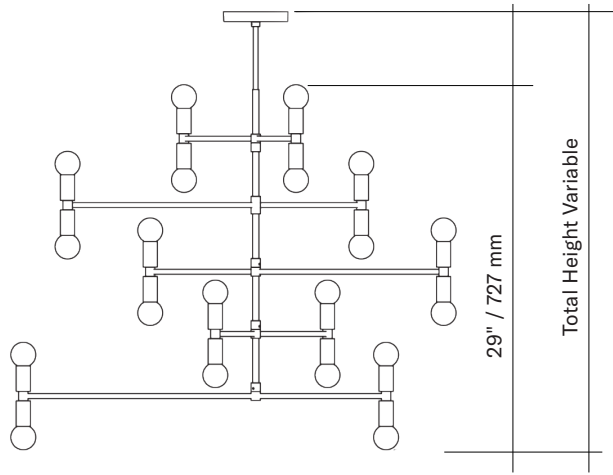

DOT 14

A

B

Type	Suspension	
Materials	Body:	brass
	Sphere:	milk glass (G50)
	Hardware:	brass
Total Height	Height to be specified upon order	
Weight (min.)	A	min. 6 lb / 2.7 kg
	B	min. 6 lb / 2.7 kg
	C	min. 7 lb / 3.2 kg
Light Bulb	A	LED (included), 20x 3.5W
	B	LED (included), 12x 3.5W
	C	LED (included), 20x 3.5W
Sockets	G9	
Voltage	120V / 240V	
Dimmer	Refer to our recommended list of dimmer models	
Certifications	  	
Notes	<ul style="list-style-type: none"> • Must be installed by an electrician • Additional charges for modifications • Lead time between 10-12 weeks • Dimensions are approximate and may vary slightly 	

C

A

B

C

Order Guide: SKU

Collection		Model	Finish		Size
DOT	Dot	14	BR	Brass	A \varnothing 38" / 965mm 5 Level
			GR	Graphite	B \varnothing 48" / 1219mm 3 Level
					C \varnothing 48" / 1219mm 5 Level
DOT		14	BR		A = DOT14BRA example