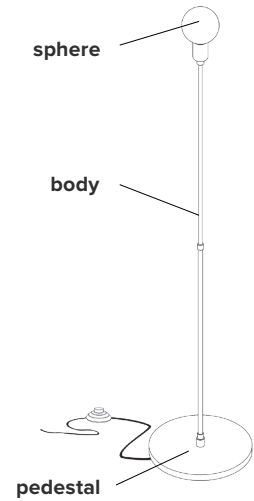

DOT - LUNA FLOOR

type	floor	
materials	body :	brass
	pedestal :	marble
	hardware :	brass
	spheres :	milk glass (G100)
	wire :	vinyl
wire length	96" / 2438 mm footswitch positioned at 24" / 610 mm from body	
weight	2.7 lb / 1.1 kg	
light bulb	LED (included), 4,5W	
sockets	G9	
voltage	120V / 240V	
certifications	 	
notes	– lead time between 8-9 weeks – dimensions are approximate and may vary slightly	

ORDER GUIDE: SKU

COLLECTION		MODEL	FINISH	
DOT	dot	08	BR	brass
			GR	graphite
DOT		08	BR	= DOT08BR
				example

FINISH

brass

graphite

marble
pedestal

LIGHT BULB

G9 SOCKETS