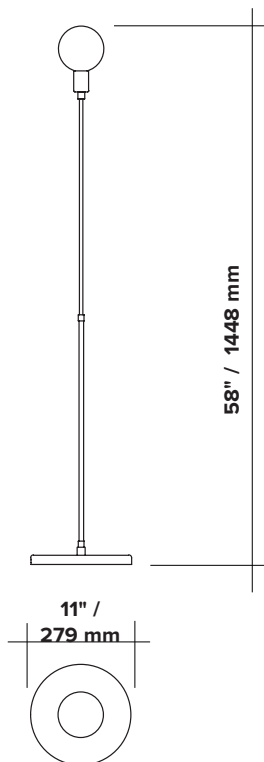

DOT - LUNA FLOOR

type	floor	
materials	body :	brass
	pedestal :	marble
	hardware :	brass
	spheres :	milk glass (G100)
	wire :	vinyl
wire length	96" / 2438 mm footswitch positioned at 24" / 610 mm from body	
weight	2.7 lb / 1.1 kg	
light bulb	LED (included), 4,5W	
sockets	G9	
voltage	120V / 240V	
certifications	 	
notes	– lead time between 8-9 weeks – dimensions are approximate and may vary slightly	

ORDER GUIDE: SKU

COLLECTION		MODEL	FINISH	
DOT	dot	08	BR	brass
			GR	graphite
DOT		08	BR	= DOT08BR
				example

FINISH

brass

graphite

marble
pedestal

LIGHT BULB

G9 SOCKETS