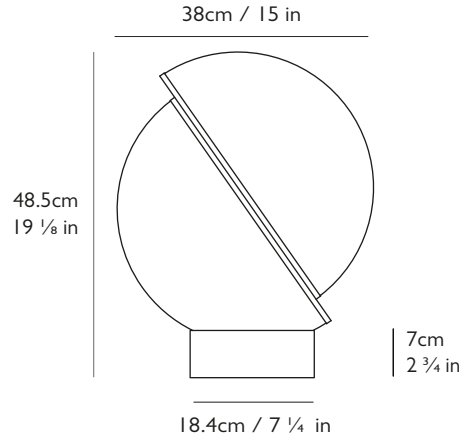

LEE BROOM

CRESCENT TABLE LAMP

PRODUCT DETAILS

Name

Crescent Table Lamp

Finish & Product Code 110-130v 220-240v

Crescent Table Lamp CRE0120 UK CRE0020
EU CRE0021

Materials

H 48.5cm x Dia 38cm / H 19 1/8 in x Dia 15 in

Cord

Length: 200cm / 78 3/4 in

Gold fabric outer

Base

H 7cm x Dia 18.4cm / H 2 3/4 in x Dia 7 1/4 in

Round steel in brushed brass finish

Weight

H 24cm x Dia 20cm / H 9 1/2 in x Dia 7 7/8 in

Cord

Length: 200cm / 78 3/4 in
Gold fabric outer

Base

H 3.5cm x Dia 10cm / H 1 1/8 in x Dia 3 7/8 in
Round steel in brushed brass finish

Weight

Product (net) 0.95kg / 2 lb / Boxed (gross) 1.65kg / 3.6 lb