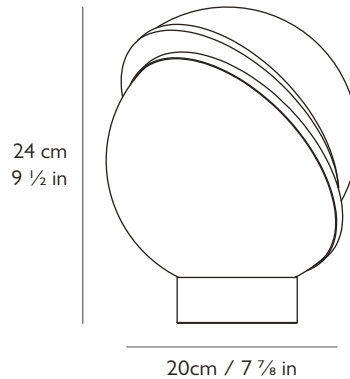

LEE BROOM

MINI CRESCENT TABLE LAMP

PRODUCT DETAILS

Name

Mini Crescent Table Lamp

Finish & Product Code	110-130v	220-240v
Mini Crescent Table Lamp	CRE0150	UK CRE0050 EU CRE0051

Materials

Opal acrylic, brushed brass, steel

Illumination 110-130v

9w, 2700k, 380 lumen

Bulb: E26, 9w LED, 800 lumen, 25k hrs (1x supplied)

Illumination 220-240v

6.2w, 2700k, 270 lumen

Bulb: E27, 6.2w LED, 470 lumen, 25k hrs (1x supplied)

Dimming

Dimmable. Mains voltage. TRIAC / Leading edge

Certification

UL, cUL (110-130v)

CE, CB (220-240v)

Year of Design

2016

Dimensions

H 24cm x Dia 20cm / H 9 1/2 in x Dia 7 7/8 in

Cord

Length: 200cm / 78 3/4 in
Gold fabric outer

Base

H 3.5cm x Dia 10cm / H 1 1/8 in x Dia 3 7/8 in
Round steel in brushed brass finish

Weight

Product (net) 0.95kg / 2 lb / Boxed (gross) 1.65kg / 3.6 lb

0118rev05

For more information please contact:

US & Canada Inquiries: +1 212 804 8477 - 34 Greene Street, New York, NY 10013 - sales@leebroom.com

UK & Global Inquiries: +44 207 820 0742 - 95 Rivington Street, London, EC2A 3AY - info@leebroom.com

WWW.LEEBROOM.COM