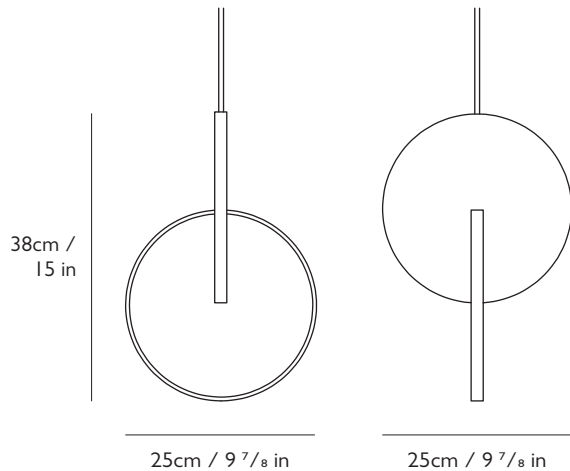

### PLEASE NOTE

Please allow for 10.9cm x 4cm x 2.2cm  
(4 1/4 in x 1 5/8 in x 7/8 in) in ceiling cavity to fit transformer.

Year of Design  
2018

Dimensions  
H 38cm x W 25cm x D 25cm / H 15 in x W 9 7/8 in x D 9 7/8 in

Suspension  
Length: 300cm / 118 1/8 in  
Adjustable cord and steel cable  
Transparent casing

Ceiling plate / Canopy  
H 3cm x Dia 12cm / H 1 1/8 in x Dia 4 3/4 in  
Round steel in polished chrome finish