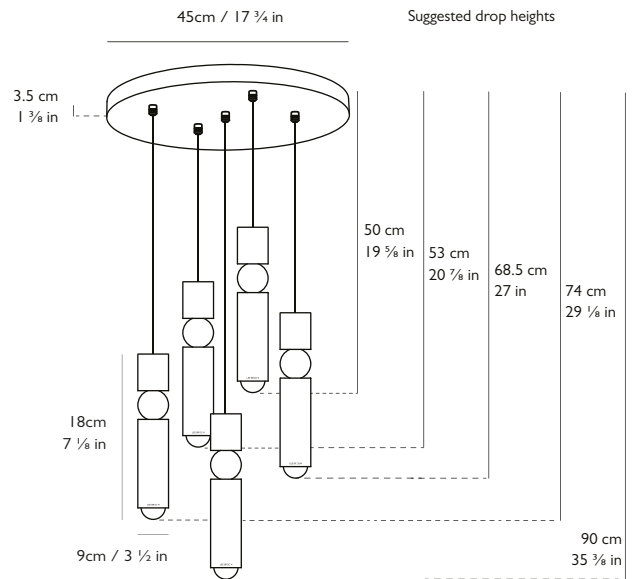

LEE BROOM

FULCRUM CHANDELIER 5 PIECE

PRODUCT DETAILS

Name

Fulcrum Chandelier 5 Piece

Finish & Product Code	110-130v	220-240v
Polished Gold ●	FUL0163	FUL0063
Polished Chrome ●	FUL0162	FUL0062
Matte Black ●	FUL0164	FUL0064

Materials

Steel, glass

Illumination 110-130v

25w, 2700k, 910 lumen

Bulb: E26, 5w LED, 350 lumens, 25k hrs (5x supplied)

Illumination 220-240v

31w, 2700k, 1250 lumen

Bulb: E27, 6.2w LED, 470 lumen, 25k hrs (5x supplied)

Dimming

Dimmable. Mains voltage. TRIAC / Leading edge

Certification

UL, cUL (110-130v)

CE, CB (220-240v)

Year of Design

2015

Dimensions

5 x H 31cm x Dia 6cm / H 12 1/4 in x Dia 2 3/8 in

Suspension

Length: 5 x 300cm / 118 1/8 in

Adjustable cord

Matching fabric outer

Ceiling Plate / Canopy

H 3.5cm x Dia 45cm / H 1 3/8 in x Dia 17 3/4 in

Round steel in matching finish

Weight

Product (net) 10kg / 22 lb / Boxed (gross) 10.5kg / 23.1 lb

0118rev05

For more information please contact:

US & Canada Inquiries: +1 212 804 8477 - 34 Greene Street, New York, NY 10013 - sales@leebroom.com

UK & Global Inquiries: +44 207 820 0742 - 95 Rivington Street, London, EC2A 3AY - info@leebroom.com

WWW.LEEBROOM.COM