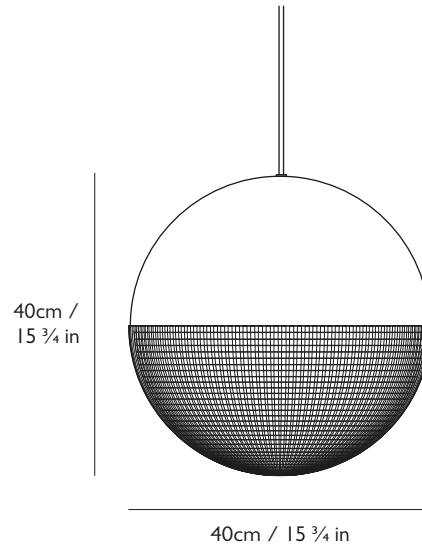

LEE BROOM

LENS FLAIR PENDANT LIGHT

PRODUCT DETAILS

Name

Lens Flair Pendant Light

Finish & Product Code		110-130v	220-240v
Matte Black	●	LEN0111	LEN0011
Brushed Brass	●	LEN0110	LEN0010

Materials

Steel, transparent polycarbonate

Dimming

Dimmable. Mains voltage. TRIAC / Leading edge.

Certification

UL, cUL (110-130v)
CE, CB (220-240v)

Year of Design

2018

Dimensions

H 40cm x Dia 40cm / H 15 3/4 in x Dia 15 3/4 in

Suspension

Length: 300cm / 118 1/8 in

Adjustable cord

Black or gold fabric outer

Ceiling plate / Canopy

H 3cm x Dia 12cm / H 1 1/8 in x Dia 4 3/4 in

Round steel in matching matte black or brushed brass finish