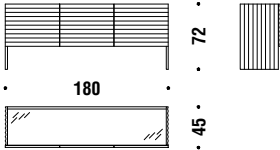

Sideboard dining glass top

Sideboard dining piano in vetro 2FM