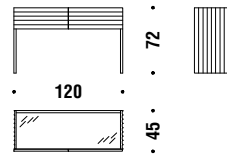

Console glass top

Console piano in vetro 2FP