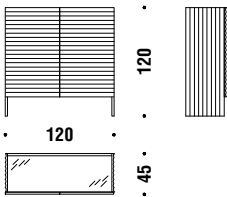

TAUPE

Sideboard dining glass top

Sideboard dining piano in vetro 2FM

Sideboard living glass top

Sideboard living piano in vetro 2FN

Cabinet glass top

Cabinet piano in vetro 2FO

Console glass top