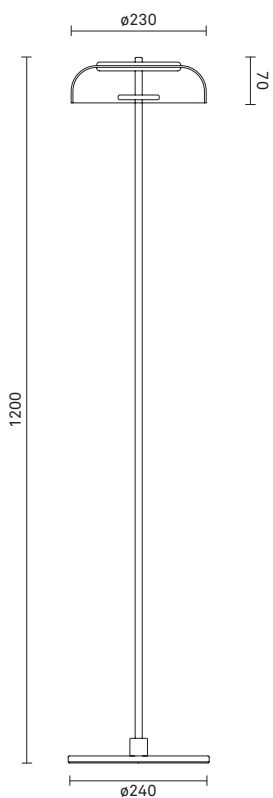

NUURA

BLOSSI FLOOR

Inspired by the golden light during the Nordic fall, Blossi Collection is designed to give an indirect and soft light.

Blossi Collection has beautifully rounded glass lampshades that give a Nordic touch and complete the design.

Blossi Floor brings a warm and cosy light to both livingrooms and corner spaces.

Product number: 02580121

Dimensions:
 $\varnothing 240\text{mm} \times 1200\text{mm}$
Black fabric cable - Length: 2000mm

Integrated LED