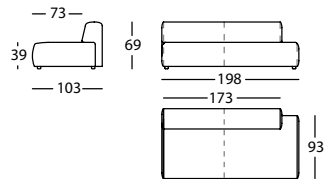

364.17.V.D

DUO MAXI TERMINAL 198 DCHO
DUO MAXI RIGHT TERMINAL 198
DUO MAXI TERMINAL 198 DROIT

1,50 m³ / 1 Pack. / 64,0 kg