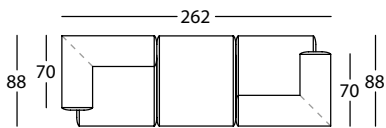

Ref: 365.122.K.I 365.151.H 365.122.K.I

365.161.J 365.121.H 365.122.K.D

365.161.J 365.121.H 365.122.K.D

365.122.K.I

365.121.H

365.122.K.I