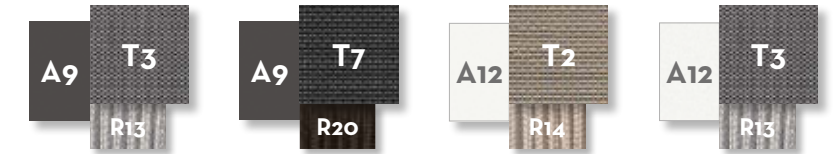

black

Textilene seat covering

dove

silver black

black

SOFA / CODE: KEYDIV

Width	Depth	Height	H. armrest	H. seat
120	66	74	60	41

KG 6.0 | unit 1 0.68 mc | 0% |

LIVING ARMCHAIR / CODE: KEYPL

Width	Depth	Height	H. armrest	H. seat
66	63	65	58	38

KG 5.0 | unit 4 0.68 mc | 0% |

DINING ARMCHAIR / CODE: KEYPP

Width	Depth	Height	H. armrest	H. seat
57	57	79	65	44

KG 3.0 | unit 4 0.52 mc | 0% |

COFFEE TABLE / CODE: KEYTC

Width	Depth	Height
44	44	34

KG 3.0 | unit 1 0.08 mc | 0% |

COFFEE TABLE / CODE: KEYTC2

Width	Depth	Height
57	57	30

KG 4.0 | unit 1 0.11 mc | 0% |