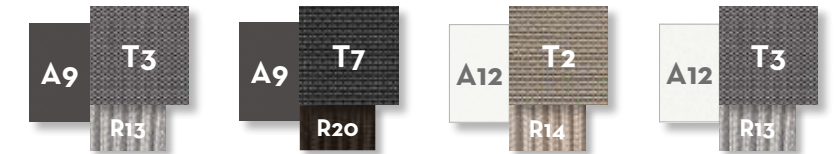

black

Textilene seat covering

dove

silver black

black

SOFA / CODE: KEYDIV

Width	Depth	Height	H. armrest	H. seat
120	66	74	60	41

KG 6.0 | unit 1 0.68 mc | 0% |

LIVING ARMCHAIR / CODE: KEYPL

Width	Depth	Height	H. armrest	H. seat
66	63	65	58	38

KG 5.0 | unit 4 0.68 mc | 0% |

DINING ARMCHAIR / CODE: KEYPP

Width	Depth	Height	H. armrest	H. seat
57	57	79	65	44

KG 3.0 | unit 4 0.52 mc | 0% |

COFFEE TABLE / CODE: KEYTC

Width	Depth	Height
44	44	34

KG 3.0 | unit 1 0.08 mc | 0% |

COFFEE TABLE / CODE: KEYTC2

Width	Depth	Height
57	57	30

KG 4.0 | unit 1 0.11 mc | 0% |