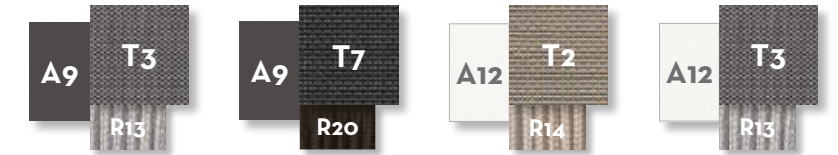

black

Textilene seat covering

dove

silver black

black

SOFA / CODE: KEYDIV

Width	Depth	Height	H. armrest	H. seat
120	66	74	60	41

KG 6.0 | unit 1 0.68 mc | 0% |

LIVING ARMCHAIR / CODE: KEYPL

Width	Depth	Height	H. armrest	H. seat
66	63	65	58	38

KG 5.0 | unit 4 0.68 mc | 0% |

DINING ARMCHAIR / CODE: KEYPP

Width	Depth	Height	H. armrest	H. seat
57	57	79	65	44

KG 3.0 | unit 4 0.52 mc | 0% |

COFFEE TABLE / CODE: KEYTC

Width	Depth	Height
44	44	34

KG 3.0 | unit 1 0.08 mc | 0% |

COFFEE TABLE / CODE: KEYTC2

Width	Depth	Height
57	57	30

KG 4.0 | unit 1 0.11 mc | 0% |