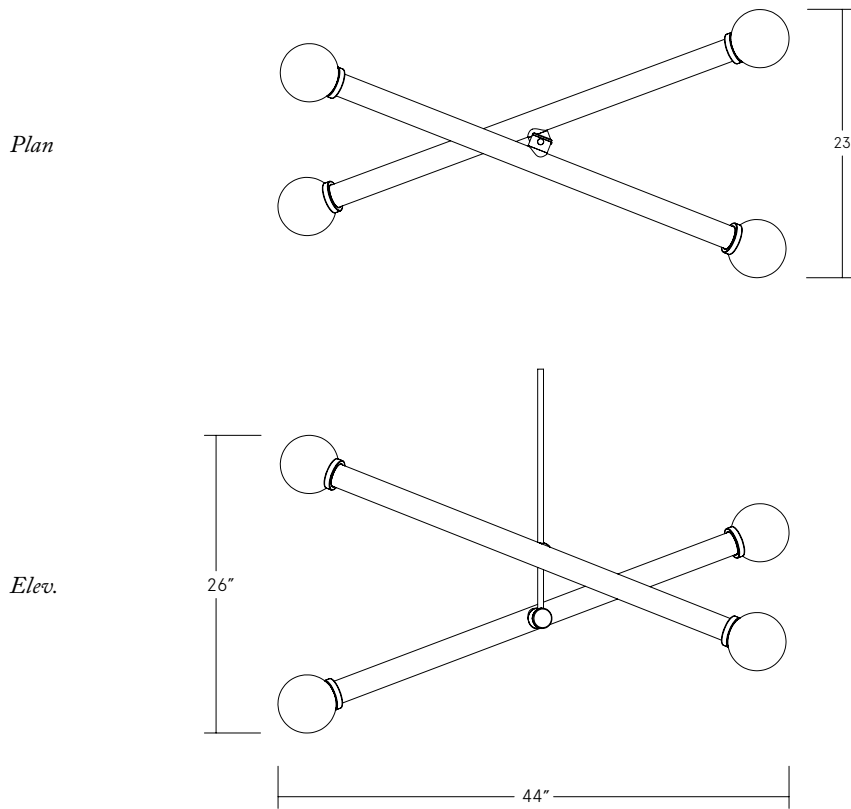

DIMENSIONS

52" x 26" x 29" H
132cm x 66cm x 74cm H

CANOPY

Ø 5" x .25" H

STEM

Standard 30" stem; can be cut to size on-site. Longer stems available upon request.

LEAD TIME

12-14 weeks

CUSTOMIZATION OPTIONS

Tube color, globe color, metal finish, tube length, tube arrangement/orientation

DIMENSIONS

44" x 23" x 26" H
112cm x 58cm x 66cm H

CANOPY

Ø 5" x .25" H

STEM

Standard 30" stem; can be cut to size on-site. Longer stems available upon request.

LEAD TIME

12-14 weeks

GLASS COLORS

Clear
Charcoal Grey
Opaque White
Pink
Amber
Topaz Yellow
Emerald Green

Also available in sandblasted finish.

GLOBE COLORS

Opaline White
Robin's Egg Blue
Blush Pink

METAL FINISHES