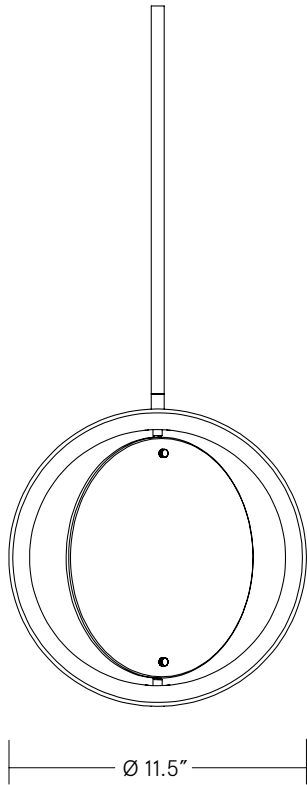

DIMENSIONS

Ø 9.5" x 1"
Ø 24cm x 2.5cm

CANOPY

Remote: Ø 5" x .25" H
Local: Ø 8" x 1.5" H

STEM

Standard 30" stem; can be cut to size on-site. Longer stems available upon request.

LEAD TIME

12-14 weeks

GLASS DISC MATERIALS

Pink-Green Dichroic
Blue-Orange Dichroic
Two-Way Mirror
Milky White Glass

METAL FINISHES

Brushed Brass
Satin Nickel
Polished Nickel
Oil Rubbed Bronze

LAMPING

Lamping: 24V LED Strip, 3000K
Lumens: 950
Wattage: 11 Watts
Dimming: Electronic Low Voltage
Dimmer: Lutron C·L recommended
Certification: UL Listing upon request
Input Voltage: 120V/240V

CUSTOMIZATION OPTIONS

Metal finish, disc material

DIMENSIONS

Ø 11.5" x 1"
Ø 29cm x 2.5cm

CANOPY

Remote: Ø 5" x .25" H
Local: Ø 8" x 1.5" H

STEM

Standard 30" stem; can be cut to size on-site. Longer stems available upon request.

LEAD TIME

12-14 weeks

GLASS DISC MATERIALS

Pink-Green Dichroic
Blue-Orange Dichroic
Two-Way Mirror
Milky White Glass

METAL FINISHES

Brushed Brass
Satin Nickel
Polished Nickel
Oil Rubbed Bronze

LAMPING

Lamping: 24V LED Strip, 3000K
Lumens: 1200
Wattage: 13 Watts
Dimming: Electronic Low Voltage
Dimmer: Lutron C·L recommended
Certification: UL Listing upon request
Input Voltage: 120V/240V