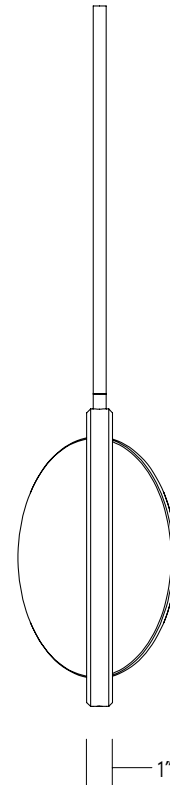

DIMENSIONS

Ø 9.5" x 1"
Ø 24cm x 2.5cm

CANOPY

Remote: Ø 5" x .25" H
Local: Ø 8" x 1.5" H

STEM

Standard 30" stem; can be cut to size on-site. Longer stems available upon request.

LEAD TIME

12-14 weeks

GLASS DISC MATERIALS

Pink-Green Dichroic
Blue-Orange Dichroic
Two-Way Mirror
Milky White Glass

METAL FINISHES

Brushed Brass
Satin Nickel
Polished Nickel
Oil Rubbed Bronze

LAMPING

Lamping: 24V LED Strip, 3000K
Lumens: 950
Wattage: 11 Watts
Dimming: Electronic Low Voltage
Dimmer: Lutron C·L recommended
Certification: UL Listing upon request
Input Voltage: 120V/240V

CUSTOMIZATION OPTIONS

Metal finish, disc material

DIMENSIONS

Ø 11.5" x 1"
Ø 29cm x 2.5cm

CANOPY

Remote: Ø 5" x .25" H
Local: Ø 8" x 1.5" H

STEM

Standard 30" stem; can be cut to size on-site. Longer stems available upon request.

LEAD TIME

12-14 weeks

GLASS DISC MATERIALS

Pink-Green Dichroic
Blue-Orange Dichroic
Two-Way Mirror
Milky White Glass

METAL FINISHES

Brushed Brass
Satin Nickel
Polished Nickel
Oil Rubbed Bronze

LAMPING

Lamping: 24V LED Strip, 3000K
Lumens: 1200
Wattage: 13 Watts
Dimming: Electronic Low Voltage
Dimmer: Lutron C·L recommended
Certification: UL Listing upon request
Input Voltage: 120V/240V