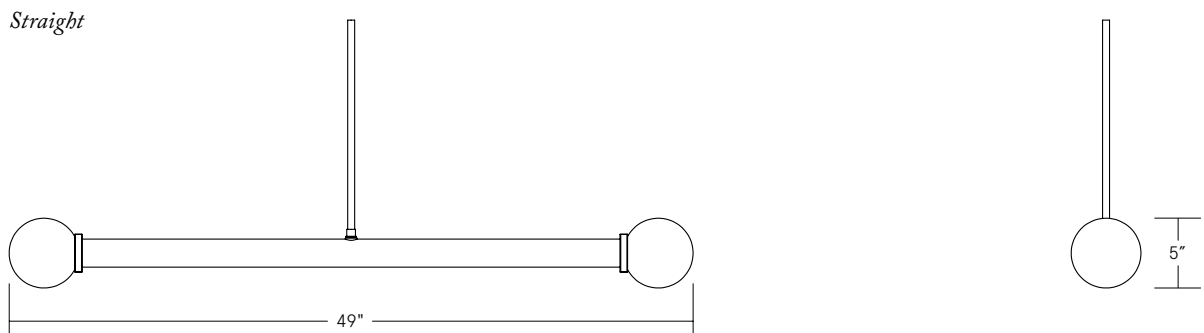

DIMENSIONS

58" x 5" x 5" H
147cm x 13cm x 13cm H

CANOPY

Ø 5" x .25" H

STEM

Standard 30" stem; can be cut to size on-site. Longer stems available upon request.

LEAD TIME

12-14 weeks

CUSTOMIZATION OPTIONS

Tube color, globe color, metal finish, tube length, tube arrangement/orientation

DIMENSIONS

49" x 5" x 5" H
124cm x 13cm x 13cm H

CANOPY

Ø 5" x .25" H

STEM

Standard 30" stem; can be cut to size on-site. Longer stems available upon request.