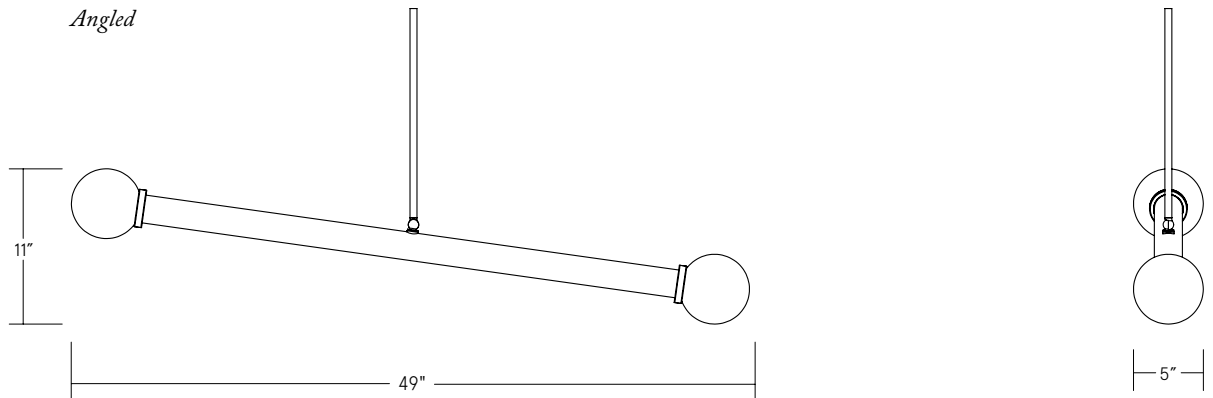

DIMENSIONS

58" x 5" x 5" H
147cm x 13cm x 13cm H

CANOPY

Ø 5" x .25" H

STEM

Standard 30" stem; can be cut to size on-site. Longer stems available upon request.

LEAD TIME

12-14 weeks

CUSTOMIZATION OPTIONS

Tube color, globe color, metal finish, tube length, tube arrangement/orientation

DIMENSIONS

49" x 5" x 5" H
124cm x 13cm x 13cm H

CANOPY

Ø 5" x .25" H

STEM

Standard 30" stem; can be cut to size on-site. Longer stems available upon request.