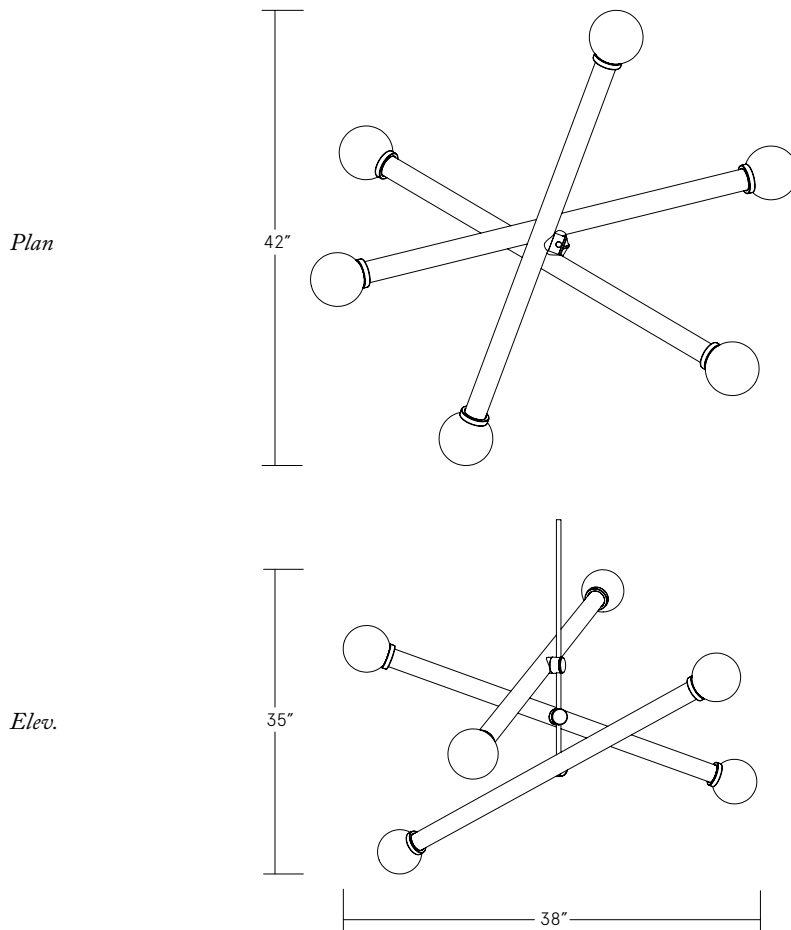

DIMENSIONS

50" x 45" x 39" H
127cm x 114cm x 99cm H

CANOPY

Ø 5" x .25" H

STEM

Standard 30" stem; can be cut to size on-site. Longer stems available upon request.

LEAD TIME

12-14 weeks

CUSTOMIZATION OPTIONS

Tube color, globe color, metal finish, tube length, tube arrangement/orientation

DIMENSIONS

42" x 38" x 35" H
107cm x 97cm x 89cm H

CANOPY

Ø 5" x .25" H

STEM

Standard 30" stem; can be cut to size on-site. Longer stems available upon request.

LEAD TIME

12-14 weeks

GLASS COLORS

Clear
Charcoal Grey
Opaque White
Pink
Amber
Topaz Yellow
Emerald Green

Also available in sandblasted finish.

GLOBE COLORS

Opaline White
Robin's Egg Blue
Blush Pink

METAL FINISHES