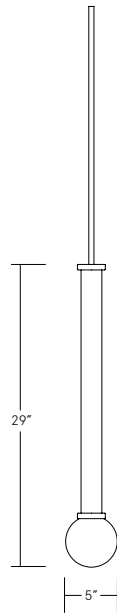

Small

Large

DIMENSIONS

Small
5" x 5" x 29" H
13cm x 13cm x 74cm H

Large
5" x 5" x 53" H
13cm x 13cm x 135cm H

CANOPY

Ø 5" x .25" H

STEM

Standard 30" stem; can be cut to size on-site. Longer stems available upon request.

LEAD TIME

12-14 weeks

GLASS COLORS

Clear
Charcoal Grey
Opaque White
Pink
Amber
Topaz Yellow
Emerald Green

Also available in sandblasted finish.

GLOBE COLORS

Opaline White
Robin's Egg Blue
Blush Pink

METAL FINISHES

Brushed Brass
Satin Nickel
Polished Nickel
Oil Rubbed Bronze

LAMPING

Bulb: Dimmable G9 LED Bulb, 2700K, 6 Watts
Lumens: 420
Wattage: 6 Watts
Dimming: Electronic Low Voltage
Dimmer: Lutron C-L recommended
Certification: UL Listing upon request
Input Voltage: 120V/240V

CUSTOMIZATION OPTIONS

Tube color, globe color, metal finish, tube length, tube arrangement/orientation