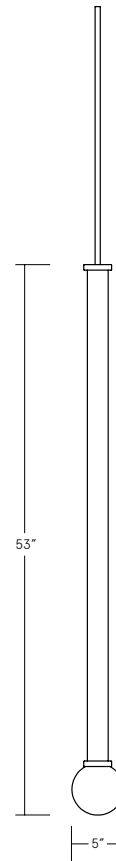

Small

Large

DIMENSIONS

Small
5" x 5" x 29" H
13cm x 13cm x 74cm H

Large
5" x 5" x 53" H
13cm x 13cm x 135cm H

CANOPY

Ø 5" x .25" H

STEM

Standard 30" stem; can be cut to size on-site. Longer stems available upon request.

LEAD TIME

12-14 weeks

GLASS COLORS

Clear
Charcoal Grey
Opaque White
Pink
Amber
Topaz Yellow
Emerald Green

Also available in sandblasted finish.

CUSTOMIZATION OPTIONS

Tube color, globe color, metal finish, tube length, tube arrangement/orientation