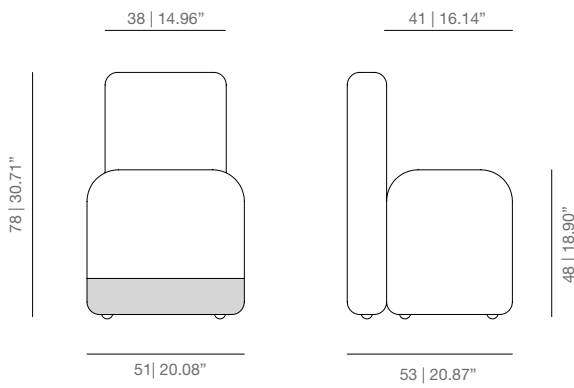

DIMENSIONS

SECH season chair

**TECHNICAL INFO**

Interior structure in solid wood and perforated top of microparticles low in formaldehyd

Expanded polyurethane foam in different densities.

Fabric or leather.