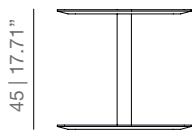

DIMENSIONS

SE45S height 45 without strap

S45 height 45 with strap

SE50 height 50 without strap

TECHNICAL INFO

Lacquered MDF tops in the finishes of our collection.

Column in calibrated powder coated steel tube in thermoreinforced polyester.