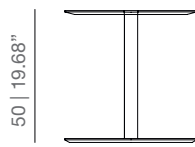

DIMENSIONS

SE45S height 45 without strap

S45 height 45 with strap

SE50 height 50 without strap

TECHNICAL INFO

Lacquered MDF tops in the finishes of our collection.

Column in calibrated powder coated steel tube in thermoreinforced polyester.