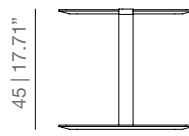

DIMENSIONS

SE45S height 45 without strap

S45 height 45 with strap

SE50 height 50 without strap

TECHNICAL INFO

Lacquered MDF tops in the finishes of our collection.

Column in calibrated powder coated steel tube in thermoreinforced polyester.