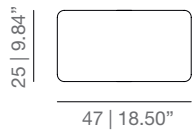

DIMENSIONS

SE45S height 45 without strap

S45 height 45 with strap

SE50 height 50 without strap

TECHNICAL INFO

Lacquered MDF tops in the finishes of our collection.

Column in calibrated powder coated steel tube in thermoreinforced polyester.