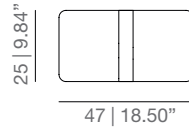

DIMENSIONS

SE45S height 45 without strap

S45 height 45 with strap

SE50 height 50 without strap

TECHNICAL INFO

Lacquered MDF tops in the finishes of our collection.

Column in calibrated powder coated steel tube in thermoreinforced polyester.