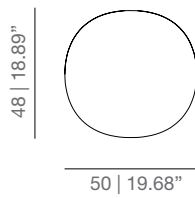

DIMENSIONS

SE45S height 45 without strap

S45 height 45 with strap

SE50 height 50 without strap

TECHNICAL INFO

Lacquered MDF tops in the finishes of our collection.

Column in calibrated powder coated steel tube in thermoreinforced polyester.