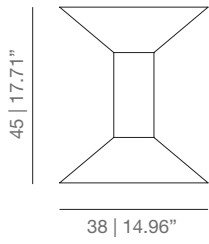

**DIMENSIONS**

SH-H

SH-O

**TECHNICAL INFO**

Collection of tables manufactured in MDF.  
Lacquered manually in high gloss or satin in the colours of the collection.

**ACABADOS**

Matt Lacquered

High gloss lacquered