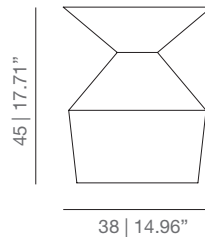

**DIMENSIONS**

SH-H

SH-O

**TECHNICAL INFO**

Collection of tables manufactured in MDF.  
Lacquered manually in high gloss or satin in the colours of the collection.

**ACABADOS**

Matt Lacquered

High gloss lacquered