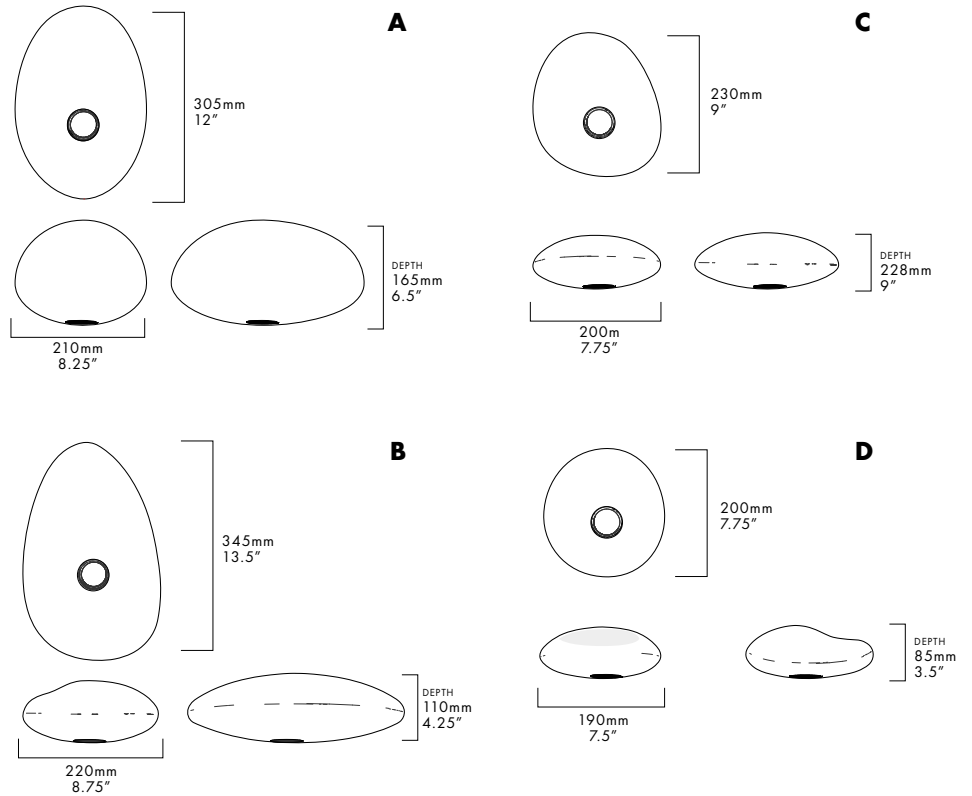

PEBBLE – CEILING/WALL

LUKAS PEET / 2019

PEB-CW-C-TR-120

DESCRIPTION

The Pebble series celebrates the beautiful qualities of stones while enabling the individual to extract their own collection.

MOUNTING TYPE

Ceiling/Wall

MATERIALS

- Glass
- Aluminum

MANUFACTURED

Canada

DIMENSIONS

- A:** 305 x 210 x 165mm / 12" x 8.25" x 6.5"
- B:** 345 x 220 x 110mm / 13.5" x 8.75" x 4.25"
- C:** 230 x 200 x 228mm / 9" x 7.75" x 9"
- D:** 200 x 190 x 85mm / 7.75" x 7.5" x 3.5"

ELECTRICAL

- **A/B** 9W LED
- **C/D** 4W LED
- 2700K
- 90+ CRI
- Dimming: 0-10/Triac

FINISHES

Glass is hand blown, variations in form, colour and size may occur.

SERIES	TYPE	SIZE	FINISH	CCT	PS	VOLTAGE IN
PEB	C/W	<input type="checkbox"/> A	<input type="checkbox"/> PL (PEARL)	27 (2700K)	TRIAC/010	<input type="checkbox"/> 120
		<input type="checkbox"/> B	<input type="checkbox"/> SL (SLATE)			<input type="checkbox"/> 277
		<input type="checkbox"/> C	<input type="checkbox"/> TR (TRAVERTINE)			<input type="checkbox"/> 230
		<input type="checkbox"/> D	<input type="checkbox"/> CI (CITRINE)			