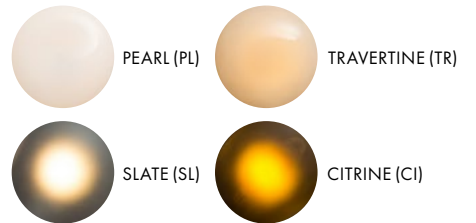

PEBBLE – CEILING/WALL

LUKAS PEET / 2019

PEB-CW-C-TR-120

DESCRIPTION

The Pebble series celebrates the beautiful qualities of stones while enabling the individual to extract their own collection.

MOUNTING TYPE

Ceiling/Wall

MATERIALS

- Glass
- Aluminum

MANUFACTURED

Canada

DIMENSIONS

- A:** 305 x 210 x 165mm / 12" x 8.25" x 6.5"
- B:** 345 x 220 x 110mm / 13.5" x 8.75" x 4.25"
- C:** 230 x 200 x 228mm / 9" x 7.75" x 9"
- D:** 200 x 190 x 85mm / 7.75" x 7.5" x 3.5"

ELECTRICAL

- **A/B** 9W LED
- **C/D** 4W LED
- 2700K
- 90+ CRI
- Dimming: 0-10/Triac

FINISHES

Glass is hand blown, variations in form, colour and size may occur.

SERIES	TYPE	SIZE	FINISH	CCT	PS	VOLTAGE IN
PEB	C/W	<input type="checkbox"/> A	<input type="checkbox"/> PL (PEARL)	27 (2700K)	TRIAC/010	<input type="checkbox"/> 120
		<input type="checkbox"/> B	<input type="checkbox"/> SL (SLATE)			<input type="checkbox"/> 277
		<input type="checkbox"/> C	<input type="checkbox"/> TR (TRAVERTINE)			<input type="checkbox"/> 230
		<input type="checkbox"/> D	<input type="checkbox"/> CI (CITRINE)			