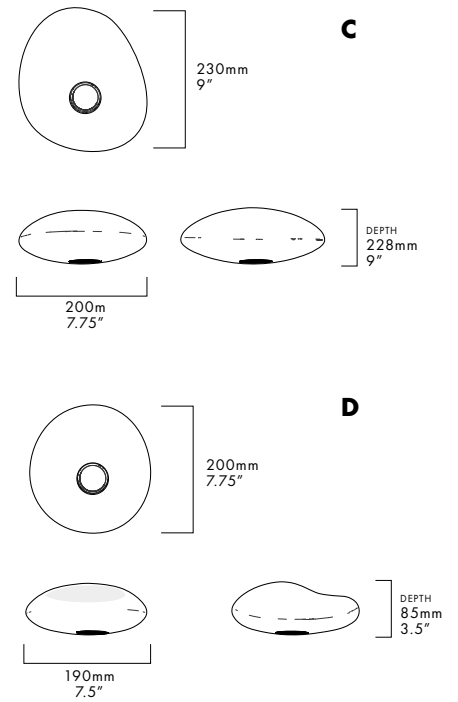

SECONDARY FORM CHOOSE C OR D

DESCRIPTION

The Pebble series celebrates the beautiful qualities of stones while enabling the individual to extract their own collection.

MOUNTING TYPE

Pendant

MATERIALS

- Glass
- Aluminum

MANUFACTURED

Canada

DIMENSIONS

A: 305 x 210 x 165mm / 12" x 8.25" x 6.5"

B: 345 x 220 x 110mm / 13.5" x 8.75" x 4.25"

C: 230 x 200 x 228mm / 9" x 7.75" x 9"

D: 200 x 190 x 85mm / 7.75" x 7.5" x 3.5"

ELECTRICAL

- 14W LED 300ma
- 2700K
- 90+ CRI
- Dimming: 0-10/Triac