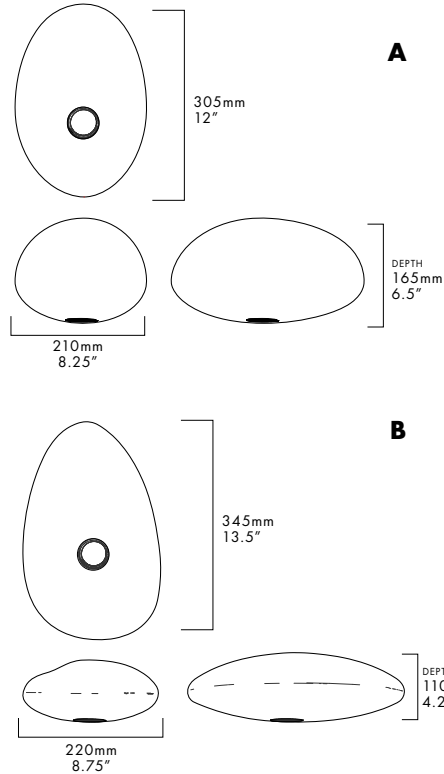

PRIMARY FORM CHOOSE A OR B