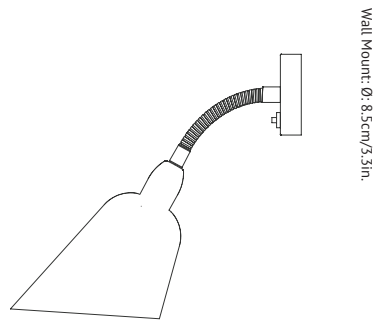

D: 28cm/11.in