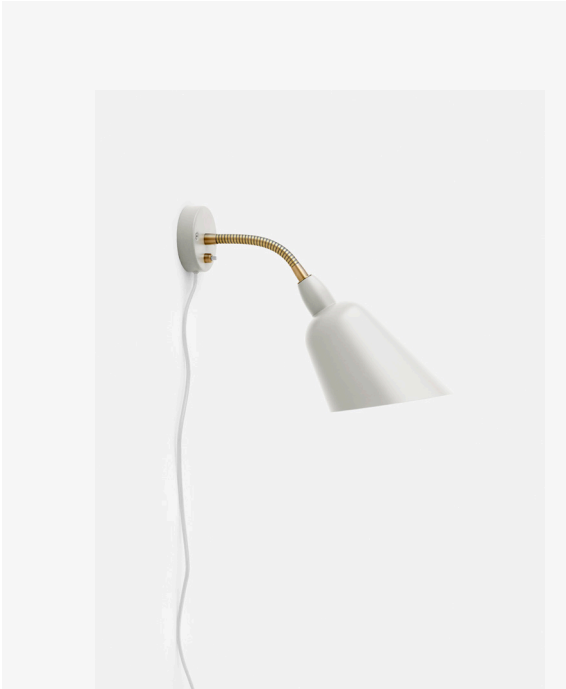

BELLEVUE AJ9

BY ARNE JACOBSEN
2016

With the Bellevue Lamp, Danish architect and designer Arne Jacobsen embodies the minimalism of the Modernist Movement with the functionalism of Bauhaus. Viewed as the driving force behind Danish Modernism, Jacobsen's preference for graceful lines and simple, organic forms are readily recognisable in the Bellevue Lamp.

The re-launch of this iconic lamp involves a return to the original Bellevue shape in three styles: the floor lamp, desk lamp and wall lamp. To enhance their appeal in a contemporary setting are new colours and a mix of materials: satin polished brass, black with brass, anthracite with brass and versions mixing ivory or grey beige with brass.

Key to Bellevue is the 45-degree cut shade, enabling the lamp to direct the light without excessive glare. The shape of the shade echoes the design of his beloved Bellevue Petrol Station and continued to appear as a signature design element in Jacobsen's subsequent designs. The slender swan-neck allows the lamp to bend in any direction to optimise its use for a home office, to illuminate a corner or as a reading lamp.

As &tradition Brand Manager Martin Kornbek Hansen sees it, "We are very excited about re-launching the Bellevue Lamps in three versions that remain true to when they were first introduced back in 1929. This time in new colours and material combinations which are more muted and modern."

"This launch reflects our commitment to being authentic in everything we do at &tradition. Exemplified by this classic lamp that epitomises one of the earliest examples of Jacobsen's prolific talent."