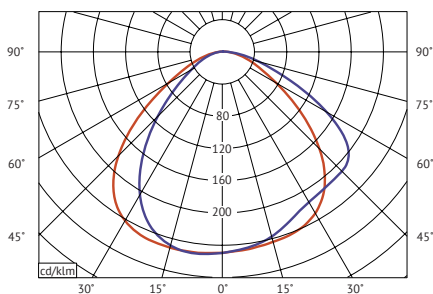

— C0,0-C180,0 — C90,0-C270,0

Product type	Wall lamp
Production Process	The shade is spun into its distinct shape from a single piece of metal.
Environment	Indoor.
Dimensions (cm / in)	Wall Mount: Ø: 8.5cm/3.3in. Lamp: D: 28cm/11.in, W: 16.5cm/6.5in, H: 30cm/11.8in
Weight (kg)	1.39 kg
Materials	Satin polished brass with lacquered aluminium and steel, cast iron base, 2 meter fabric cord. On-off switch on wall mount.
Colours	Ivory white & brass, Black & brass, Grey beige & brass
Voltage (V)	220-240V - 50Hz
Light source & Energy efficiency class	E14 Max 40 Watt. The luminaire is compatible with bulbs of the energy classes: A++ - E. Bulb is not included.
Certifications	CE, IP20, Class II
Cord length (cm / in)	200cm/78.7in
Cleaning Instructions	Clean with soft dry cloth. Always switch off the electricity supply before cleaning.
Package Dimensions (cm / in)	H27.0cm/10.6in x W50.0cm/19.7in x D21.0cm/8.3in