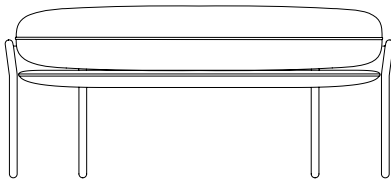

CLOUD POUF LN4

BY LUCA NICHETTO
2015

CLOUD POUF LN4

BY **LUCA NICHETTO**
2015

“My idea was to combine the Italian and Danish traditions of making sofas. Cloud has the defined shape of the Danish design tradition and the soft and cosy pillows of the Italian inheritance.”

Luca Nichetto

Cloud is a series of lounge furniture designed by Luca Nichetto for &tradition. It includes a one-, two- and a three-seat sofa and a pouf, all of which combine a strong and defined weight-bearing structure with cushions and pillows ensuring maximum comfort. Cloud welcomes you in a friendly embrace while maintaining an elegant and structured external silhouette.

“The Cloud family is perfectly suited for contemporary living spaces, as it provides maximum comfort within relatively compact dimensions”, says Nichetto.

40cm / 15.7in

78cm / 30.7in

CLOUD POUF LN4

BY **LUCA NICHETTO**
2015

Product type	Pouf
Environment	Indoor
Dimensions (cm / in)	H: 40cm/15.7in, D: 72cm/28.3in, L: 78cm/30.7in, Seat height: 40cm/15.7in
Weight (kg)	16 kg
Materials	Plywood base with HR foam and feather pillow. Powder coated solid steel legs. Kvadrat by Raf Simons fabric upholstery.
Colours	Black Blue – Sunniva 2 192 & RAL 5004. Vulcano Red – Sunniva 2 662 & RAL 3007. Desert Stone – Sunniva 2 717 & RAL 7044. Ivory White – Sunniva 2 811 & RAL 1013. Blue Stardust – Pilot 792 & RAL 5004. Red Stardust – Pilot 582 & RAL 3007. Blue Tweed – Sonar 2 773 & RAL 5004.
Strength, Durability and Safety Testing	The Cloud sofa is tested for strength, durability and safety according to EN 15373 Level 2 - General contract use.
Cleaning Instructions	Please download our Material Cleaning Instructions through www.andtradition.com
Package Dimensions (cm / in)	H: 45cm/17.7in x W: 80cm/31.5in x D: 88cm/34.6in