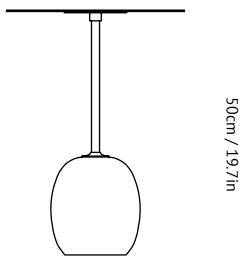

Lato is available in two sizes, shapes and colours, all with an oval marble base. The LN9 is the smaller version measuring 45 cm in height with an oval table top. The LN8 is the taller version measuring 50 cm high boasting a round table top. Both versions come in powder-coated steel, either in ivory white with a light marble base or a warm black metal with a dark marble base.

50cm / 19.7in

Ø: 20cm / 7.9in

Ø: 40cm / 17.5in

Product category	Side table
Production process	The marble is turned into shape on a lathe and thereafter honed to a semi matt finish. The frame is made from laser cut and milled powder coated steel.
Environment	Indoor
Material	Marble and steel
Dimensions (cm/in)	H: 50cm/19.7in, Ø: 40cm/15.7in
Weight (kg)	19.5 kg
Colours	Warm black & Emparador marble, Ivory white & Crema Diva marble
Cleaning instructions	Please download our material Care & Cleaning Instructions through www.andtradition.com
Package dimensions (cm/in)	Marble: H: 30cm/11.8in, W: 30cm/11.8in, D: 30cm/11.8in Steel frame: H: 70cm/27.5in, W: 50cm/19.6in, D: 10cm/3.9in

Ø: 20cm / 7.9in

50cm / 19.7in

Product category	Side table
Production process	The marble is turned into shape on a lathe and thereafter honed to a semi matt finish. The frame is made from laser cut and milled powder coated steel.
Environment	Indoor
Material	Marble and steel
Dimensions (cm/in)	H: 45cm/17.7in, W: 50cm/19.7in, D: 40cm/15.7in
Weight (kg)	20.1 kg
Colours	Warm black & Emparador marble, Ivory white & Crema Diva marble.
Cleaning instructions	Please download our material Care & Cleaning Instructions through www.andtradition.com
Package dimensions (cm/in)	Marble: H: 30cm/11.8in, W: 30cm/11.8in, D: 30cm/11.8in Steel frame: H: 70cm/27.5in, W: 50cm/19.6in, D: 10cm/3.9in