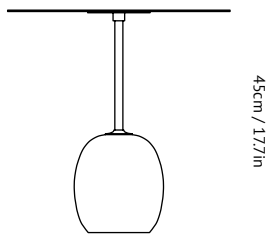

50cm / 19.7in

Ø: 20cm / 7.9in

Ø: 40cm / 17.5in

Product category	Side table
Production process	The marble is turned into shape on a lathe and thereafter honed to a semi matt finish. The frame is made from laser cut and milled powder coated steel.
Environment	Indoor
Material	Marble and steel
Dimensions (cm/in)	H: 50cm/19.7in, Ø: 40cm/15.7in
Weight (kg)	19.5 kg
Colours	Warm black & Emparador marble, Ivory white & Crema Diva marble
Cleaning instructions	Please download our material Care & Cleaning Instructions through www.andtradition.com
Package dimensions (cm/in)	Marble: H: 30cm/11.8in, W: 30cm/11.8in, D: 30cm/11.8in Steel frame: H: 70cm/27.5in, W: 50cm/19.6in, D: 10cm/3.9in

Lato is available in two sizes, shapes and colours, all with an oval marble base. The LN9 is the smaller version measuring 45 cm in height with an oval table top. The LN8 is the taller version measuring 50 cm high boasting a round table top. Both versions come in powder-coated steel, either in ivory white with a light marble base or a warm black metal with a dark marble base.

Ø: 20cm / 7.9in

50cm / 19.7in

Product category	Side table
Production process	The marble is turned into shape on a lathe and thereafter honed to a semi matt finish. The frame is made from laser cut and milled powder coated steel.
Environment	Indoor
Material	Marble and steel
Dimensions (cm/in)	H: 45cm/17.7in, W: 50cm/19.7in, D: 40cm/15.7in
Weight (kg)	20.1 kg
Colours	Warm black & Emparador marble, Ivory white & Crema Diva marble.
Cleaning instructions	Please download our material Care & Cleaning Instructions through www.andtradition.com
Package dimensions (cm/in)	Marble: H: 30cm/11.8in, W: 30cm/11.8in, D: 30cm/11.8in Steel frame: H: 70cm/27.5in, W: 50cm/19.6in, D: 10cm/3.9in