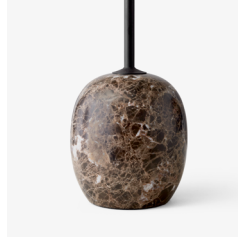

Emperador marble