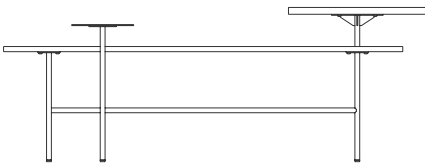

PALETTE TABLE JH7

BY JAIME HAYON
2015

PALETTE TABLE JH7

BY JAIME HAYON
2015

“Tables are where people exchange ideas, express emotions and connect with each other,” explains Spanish artist / designer Jaime Hayon. “As a multi-purpose object, why not design a multi-tiered table where different sizes, shapes, colours and materials converge together? Like one of Alexander Calder’s kinetic sculptures. Various shapes suspended in air but kept in place, supported by a metal armature. Creating a curious equilibrium that resembles a mobile - only static.”

At first glance, each Hayon Lounge table is a lesson in geometry. One version features a round shape coupled with a hexagon together with an elongated oval. Another version has a painter’s palette shape, while another version juxtaposes a rounded rectangle with an elongated oval and a circle. Each table is a composition of three distinctive shapes beautifully balanced at different heights which form a unified whole.

Varying in length from 67 cm to 83 cm to 116 cm, the Hayon Lounge Tables give a linear feeling to a 3D object. A sculpture you can enjoy looking at and living with.

D: 115.2cm / 45.4in

H: 47cm / 18.5in

W: 67.8cm / 26.7in

Product type	Lounge table.
Production Process	The base is made from welded and powder coated steel tubes. The table tops are made from laser cut satin polished brass, polished marble and stained ash veneer.
Environment	Indoor.
Dimensions (cm / in)	D: 115.2cm/ 45.4in, W: 67.8cm/ 26.7in, H: 47cm/ 18.5in
Weight (kg)	19.0kg.
Materials	Brass, black Nero Marquina marble, black stained ash.
Colours	Black stained ash.
Cleaning Instructions	Please download our Material Care & Cleaning Instructions through www.andtradition.com
Package Dimensions (cm / in)	H: 47.0cm/18.5in x D: 68.0cm/26.8in x L: 116.0cm/45.7in.