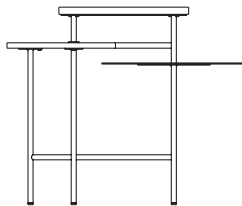

PALETTE JH8

BY JAIME HAYON
2015

PALETTE JH8

BY JAIME HAYON

2015

What makes people drawn towards each other? It starts with setting the scene for an informal exchange. With the Palette lounge table by Jaime Hayon, the merging of diverse shapes, sizes, colours and materials is almost a metaphor for bringing different people together to connect – over a table that makes even large spaces feel more intimate.

54.9cm / 21.6in

66.3cm / 26in

57cm / 22.4 in

Category	Lounge table
Production process	The base is made from welded and powder coated steel tubes. The table tops are made from laser cut satin polished brass, polished marble and lacquered veneer.
Environment	Indoor
Material	Brass, Rosso Levanto marble, lacquered ash veneer, Nero Marquina marble, lacquered walnut veneer
Dimensions (cm/in)	H: 57cm/22.4in, W: 54.9cm/21.6in, D: 66.3cm/26in
Weight (kg)	16 kg
Colours	Brass, Rosso Levanto marble, blue lacquered ash Brass, Nero Marquina marble, lacquered walnut
Gliders	The Palette tables are fitted with plastic gliders.
Cleaning instructions	Please download our material Care & Cleaning Instructions through www.andtradition.com
Package dimensions (cm/in)	H: 60cm/23.6in, D: 58cm/22.8in, L: 70cm/27.6in