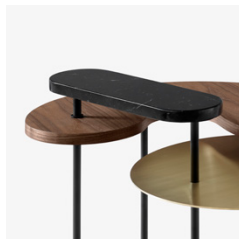

**Nero Marquina marble,
lacquered walnut & brass**