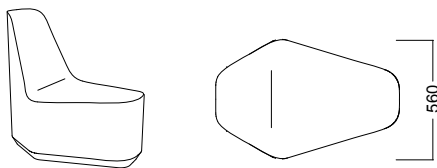

Design: Björn Dahlström

Brent

Brent lounge chair is the perfect choice when furnishing a lounge, waiting area or any space where comfort and minimal footprint is key. Extra long seat surface provides many alternative and relaxing seating positions.

Brent has a sturdy wood structure with polyurethane upholstery. A selection of 3 standard textiles is available. Other options can be arranged.

Textile type 1.   Textile type 2.   Textile type 3.