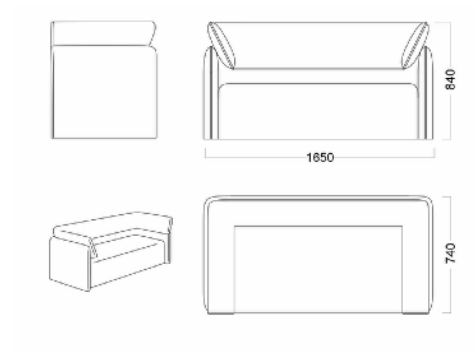

Boxlike

Design Anna von Schewen

Size L165 x D74 x H84

Sales Qty. 1 pcs.

Upholstered sofa. Comfortable option for the lobby, lounge, restaurant or waiting room.

Slightly upright active sitting geometry.

Wood structure with polyurethan upholstery.

Make to order.

Item no	Upholstery	Lead Time
03-008-60	Textile type 1	8-10 weeks