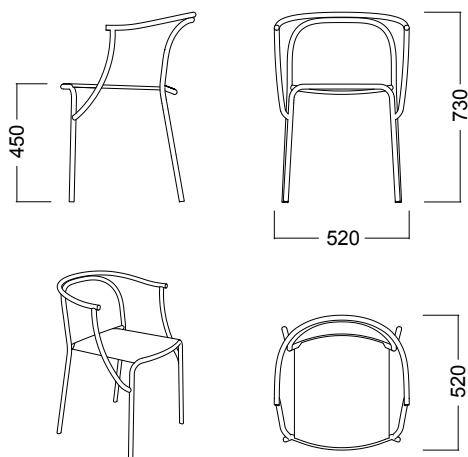

Design: Björn Dahlström

Giardini

Standard colours.

Giardini chair is a light, elegant and stackable option for the outdoor café. The friendly curvature is a mix of inspiration from nature and a playful make use of state of the art computer guided bending machines. Outdoor chair. Steel frame and seat. All parts are zinc-electroplated, chromated and powder-coated. Chair comes in standard colours black or white. For other colours, contact us for price.