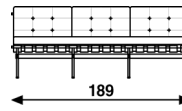

416 Classic

Kho Liang Ie 1960 Reintroduction 2019

chair

sofa
3 seater

sofa
4 seater

upholstery category **1 2 3 4 5**

Comment

Base in brushed stainless steel. The crossbars are always made in P03 Black.
With black plastic gliders.

Wooden slats; Santos Palissander veneer transparent lacquered.

options: felt gliders

Cushions; Padded with buttons in the same fabric as upholstery. Sofa with 1 seat cushion and several back cushions.

meterage	230cm	540cm	650cm
weight	17kg	41,5kg	
packing			