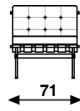

416 Classic

Kho Liang Ie 1960 Reintroduction 2019

chair

sofa
3 seater

sofa
4 seater

upholstery category **1 2 3 4 5**

Comment

Base in brushed stainless steel. The crossbars are always made in P03 Black.
With black plastic gliders.

Wooden slats; Santos Palissander veneer transparent lacquered.

options: felt gliders

Cushions; Padded with buttons in the same fabric as upholstery. Sofa with 1 seat cushion and several back cushions.

meterage	230cm	540cm	650cm
weight	17kg	41,5kg	
packing			