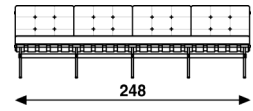

416 Classic

Kho Liang Ie 1960 Reintroduction 2019

chair

sofa
3 seater

sofa
4 seater

upholstery category **1 2 3 4 5**

Comment

Base in brushed stainless steel. The crossbars are always made in P03 Black.
With black plastic gliders.

Wooden slats; Santos Palissander veneer transparent lacquered.

options: felt gliders

Cushions; Padded with buttons in the same fabric as upholstery. Sofa with 1 seat cushion and several back cushions.

meterage	230cm	540cm	650cm
weight	17kg	41,5kg	
packing			