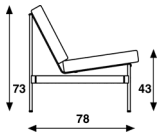

416 Classic

Kho Liang Ie 1960 Reintroduction 2019

chair

sofa
3 seater

sofa
4 seater

upholstery category **1 2 3 4 5**

Comment

Base in brushed stainless steel. The crossbars are always made in P03 Black.
With black plastic gliders.

Wooden slats; Santos Palissander veneer transparent lacquered.

options: felt gliders

Cushions; Padded with buttons in the same fabric as upholstery. Sofa with 1 seat cushion and several back cushions.

meterage	230cm	540cm	650cm
weight	17kg	41,5kg	
packing			