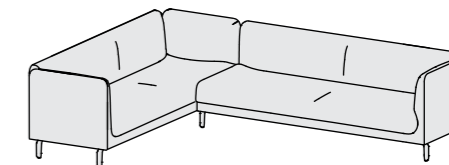

**Wide range of upholstery options**

Figura can be optionally fitted with  
piping in the same fabric.

**Choice of two seat heights**

The beautifully cast aluminum feet can  
be coated in any Artifort structure  
powder-coated colour. Figura has a  
standard seat height of 42 centimetres  
and can be optionally made to a  
seat height of 45 centimetres.

**Optional wooden shelves**

Add a wooden shelf to the arm  
or back of the Figura.

**Electrification accessory**

Integrate USB or power adapters  
under the sofa to create an even  
more functional interior design.

Let your imagination run free . . .

500 ± 297x174cm

HA 423 dormeuse ± 228x82cm

520 ± 280x198cm

514 ± 327x310cm

003 footstool ± 70x82  
LA 301 armchair ± 102x82cm

2 x 540 ± 280x228cm

LA 320 + 007 + LA 309 ± 256x422cm

HA 405 sofa 3,5-seater ± 262x82cm

LA 303 sofa 2,5-seater ± 202x82cm

565 ± 310x232cm

**Looking for more inspiration?**

If so, ask for some advice from your Artifort partner. Visit [www.artifort.com/dealerlocator](http://www.artifort.com/dealerlocator)  
to find a dealer near you.