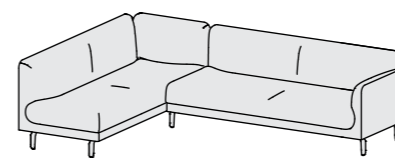

Small or large, classic or quirky:  
the versatile Figura includes  
a wide range of elements  
that enable it to be adapted  
to any environment.

**High or low armrests**

As shown on the picture to the right.

**Wide range of upholstery options**

Figura can be optionally fitted with  
piping in the same fabric.

**Choice of two seat heights**

The beautifully cast aluminum feet can  
be coated in any Artifort structure  
powder-coated colour. Figura has a  
standard seat height of 42 centimetres  
and can be optionally made to a  
seat height of 45 centimetres.

**Optional wooden shelves**

Add a wooden shelf to the arm  
or back of the Figura.

**Electrification accessory**

Integrate USB or power adapters  
under the sofa to create an even  
more functional interior design.

Let your imagination run free . . .

500 ± 297x174cm

HA 423 dormeuse ± 228x82cm

520 ± 280x198cm

514 ± 327x310cm

003 footstool ± 70x82  
LA 301 armchair ± 102x82cm

2 x 540 ± 280x228cm

LA 320 + 007 + LA 309 ± 256x422cm