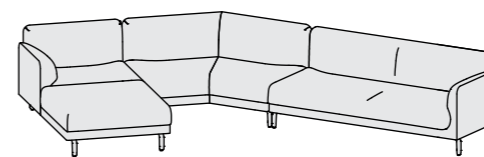

**Wide range of upholstery options**

Figura can be optionally fitted with  
piping in the same fabric.

**Choice of two seat heights**

The beautifully cast aluminum feet can  
be coated in any Artifort structure  
powder-coated colour. Figura has a  
standard seat height of 42 centimetres  
and can be optionally made to a  
seat height of 45 centimetres.

**Optional wooden shelves**

Add a wooden shelf to the arm  
or back of the Figura.

**Electrification accessory**

Integrate USB or power adapters  
under the sofa to create an even  
more functional interior design.

Let your imagination run free . . .

500 ± 297x174cm

HA 423 dormeuse ± 228x82cm

520 ± 280x198cm

514 ± 327x310cm

003 footstool ± 70x82  
LA 301 armchair ± 102x82cm

2 x 540 ± 280x228cm

LA 320 + 007 + LA 309 ± 256x422cm

HA 405 sofa 3,5-seater ± 262x82cm

LA 303 sofa 2,5-seater ± 202x82cm

565 ± 310x232cm

**Looking for more inspiration?**

If so, ask for some advice from your Artifort partner. Visit [www.artifort.com/dealerlocator](http://www.artifort.com/dealerlocator)  
to find a dealer near you.