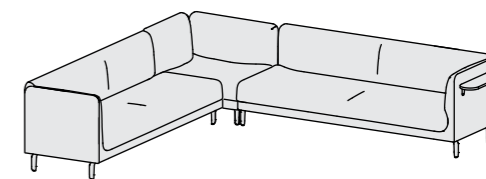

**Wide range of upholstery options**

Figura can be optionally fitted with  
piping in the same fabric.

**Choice of two seat heights**

The beautifully cast aluminum feet can  
be coated in any Artifort structure  
powder-coated colour. Figura has a  
standard seat height of 42 centimetres  
and can be optionally made to a  
seat height of 45 centimetres.

**Optional wooden shelves**

Add a wooden shelf to the arm  
or back of the Figura.

**Electrification accessory**

Integrate USB or power adapters  
under the sofa to create an even  
more functional interior design.

Let your imagination run free . . .

500 ± 297x174cm

HA 423 dormeuse ± 228x82cm

520 ± 280x198cm

514 ± 327x310cm

003 footstool ± 70x82  
LA 301 armchair ± 102x82cm

2 x 540 ± 280x228cm

LA 320 + 007 + LA 309 ± 256x422cm

HA 405 sofa 3,5-seater ± 262x82cm

LA 303 sofa 2,5-seater ± 202x82cm

565 ± 310x232cm

**Looking for more inspiration?**

If so, ask for some advice from your Artifort partner. Visit [www.artifort.com/dealerlocator](http://www.artifort.com/dealerlocator)  
to find a dealer near you.