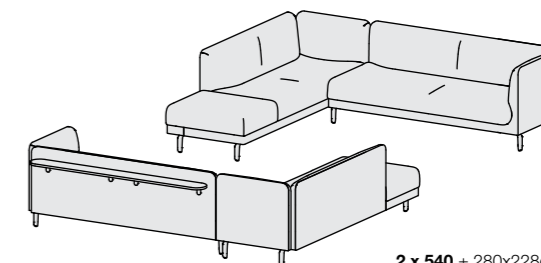

**Wide range of upholstery options**

Figura can be optionally fitted with  
piping in the same fabric.

**Choice of two seat heights**

The beautifully cast aluminum feet can  
be coated in any Artifort structure  
powder-coated colour. Figura has a  
standard seat height of 42 centimetres  
and can be optionally made to a  
seat height of 45 centimetres.

**Optional wooden shelves**

Add a wooden shelf to the arm  
or back of the Figura.

**Electrification accessory**

Integrate USB or power adapters  
under the sofa to create an even  
more functional interior design.

Let your imagination run free . . .

500 ± 297x174cm

HA 423 dormeuse ± 228x82cm

520 ± 280x198cm

514 ± 327x310cm

003 footstool ± 70x82  
LA 301 armchair ± 102x82cm

2 x 540 ± 280x228cm

LA 320 + 007 + LA 309 ± 256x422cm

HA 405 sofa 3,5-seater ± 262x82cm

LA 303 sofa 2,5-seater ± 202x82cm

565 ± 310x232cm

**Looking for more inspiration?**

If so, ask for some advice from your Artifort partner. Visit [www.artifort.com/dealerlocator](http://www.artifort.com/dealerlocator)  
to find a dealer near you.