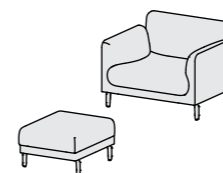

**Wide range of upholstery options**

Figura can be optionally fitted with  
piping in the same fabric.

**Choice of two seat heights**

The beautifully cast aluminum feet can  
be coated in any Artifort structure  
powder-coated colour. Figura has a  
standard seat height of 42 centimetres  
and can be optionally made to a  
seat height of 45 centimetres.

**Optional wooden shelves**

Add a wooden shelf to the arm  
or back of the Figura.

**Electrification accessory**

Integrate USB or power adapters  
under the sofa to create an even  
more functional interior design.

Let your imagination run free . . .

500 ± 297x174cm

HA 423 dormeuse ± 228x82cm

520 ± 280x198cm

514 ± 327x310cm

003 footstool ± 70x82  
LA 301 armchair ± 102x82cm

2 x 540 ± 280x228cm

LA 320 + 007 + LA 309 ± 256x422cm

HA 405 sofa 3,5-seater ± 262x82cm

LA 303 sofa 2,5-seater ± 202x82cm

565 ± 310x232cm

**Looking for more inspiration?**

If so, ask for some advice from your Artifort partner. Visit [www.artifort.com/dealerlocator](http://www.artifort.com/dealerlocator)  
to find a dealer near you.