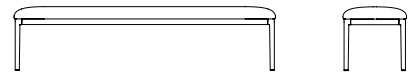

## Able Bench

Able Bench 75 ABLBEN075  
L 75cm D 45cm H 46cm / L 29½" D 17¾" H 18"

Able Bench 190 ABLBEN190  
L 190cm D 45cm H 46cm / L 74¾" D 17¾" H 18"

Able Bench 150 ABLBEN150  
L 150cm D 45cm H 46cm / L 59" D 17¾" H 18"

Able Bench 230 ABLBEN230  
L 230cm D 45cm H 46cm / L 90½" D 17¾" H 18"

Legs - Graphite

**BEN  
SEN**

A versatile bench that can be used alone or in conjunction with one of the Able tables, the Able bench is constructed using cast aluminium legs and aluminium rails that support its upholstered bench.

The frame is available in white and graphite with fabric or leather upholstery and is extremely lightweight. Suitable for both residential and contract use.