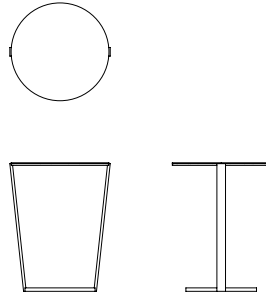

Around

Around Table ARD001
L 37cm D 36cm H 47cm / L 14½" D 14¼" H 18½"

Top - Walnut / White Ash / Black Ash
Base - Textured Black

**BEN
SEN**

Around is an elegant side table intended to accompany and compliment all upholstery pieces within the BENSEN collection. The distinctive centre legs allow the table to overlap low surfaces resulting in a side table that really can be at your side.

Produced from solid steel, the table structure is finished in a heat-cured paint. The characteristic beauty of the solid wood tops create a stunning effect.