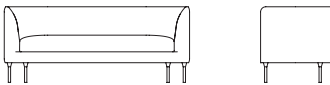

Delta Club Chair

Delta Club Chair

DEL100

L 83cm D 70cm H 70cm

L 32½" D 27½" H 27½"

Delta Club Chair 2 Seater

DEL200

L 175cm D 70cm H 70cm

L 69" D 27½" H 27½"

Leg - Chrome / Bronzato

**BEN
SEN**

Featuring smooth surfaces and soft down-filled cushions the Delta is a fresh and young addition to the Bensen line. With the same arm profile as the Delta sofa collection, the Delta Club chair and Delta Club Chair 2 seater are the perfect compliment a setting or sit on their own.

The comfort of the Delta series is created through multi-layer seat cushions on a webbed frame. The chair is perched on steel legs that are available in a variety of finishes.