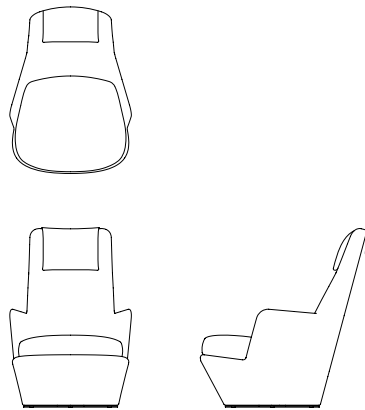

Hi Turn

Hi Turn HTR100
L 70cm D 94cm H 100cm / L 27½" D 37" H 39½"

Base options - Swivel base with or without self return

**BEN
SEN**

Inspired by the U Turn lounge chair, the Hi Turn is a high-back swivel lounge chair with a discrete circular metal base that rotates smoothly through 360°. The combination of an internal steel frame, injection molded cold foam and a soft down seat make for an inviting and comfortable chair with a tailored appearance. All fabric covers are attached by Velcro and are removable for easy cleaning or replacement.