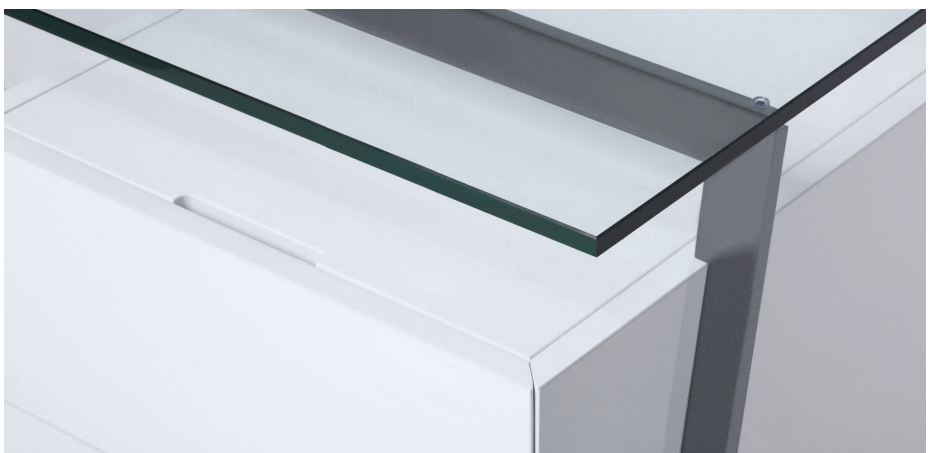

Homework

The Homework Desk is an elegant and highly versatile work desk that is available in two sizes. Both desks can be ordered with single, double, or file drawers, and may be configured according to individual needs. Attractive from all sides and made from select materials, Homework is ideal for the home or office where a desk will be on view.

An innovative detail allows the drawers to 'float' below the glass top giving lightness to the design while also providing additional table area. Each drawer includes a concealed cable management compartment large enough to neatly organize multiple cables and accessories.

Homework is precision made with clear glass, chromed or powdercoated steel, premium veneers and ultra high-gloss finish.

HOM1SX
Homework Desk with Single Drawer Left

HOM1XS
Homework Desk with Single Drawer Right

**BEN
SEN**

The Homework Desk is a fresh look at desk design. Notched drawers are cantilevered from the frame creating a floating appearance, yet the result is an extremely sturdy desk. This detail also makes assembly simple, with only a few bolts needed to assemble the whole desk.