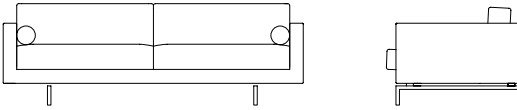

Lite

Lite Armchair LIT100IT

L 97cm D 90cm H 72cm / L 38" D 35½" H 28¼"

Lite 2 Seater LIT200IT

L 175cm D 90cm H 72cm / L 69" D 35½" H 28¼"

Lite 3 Seater LIT300IT

L 211cm D 90cm H 72cm / L 83" D 35½" H 28¼"

*2 bolsters are included with the Lite sofas