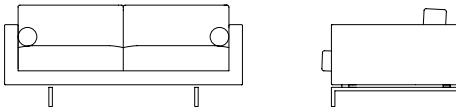

Lite

Lite Armchair LIT100IT

L 97cm D 90cm H 72cm / L 38" D 35½" H 28¼"

Lite 2 Seater LIT200IT

L 175cm D 90cm H 72cm / L 69" D 35½" H 28¼"

Lite 3 Seater LIT300IT

L 211cm D 90cm H 72cm / L 83" D 35½" H 28¼"

*2 bolsters are included with the Lite sofas