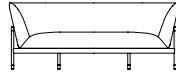

Loft

Loft 200 LOFT200
L 180cm D 90cm H 70cm / L 71" D 35½" H 27½"

Loft Back Cushion 55 x 55 BCU55X55
L 55cm D 17cm H 55cm / L 21½" D 6¾" H 21½"

Loft 300 LOFT300
L 245cm D 90cm H 70cm / L 96½" D 35½" H 27½"

Loft Back Cushion 90 x 55 BCU90X55
L 90cm D 17cm H 55cm / L 35½" D 6¾" H 21½"

Legs - Chrome / Bronzato

**BEN
SEN**

With a floating frame, and elegant legs in either chrome or bronzato, the LOFT sofa is a clean and tailored classic that invites you into its embrace. Thanks to the exaggerated look of the legs, and the simplicity of the integrated seat cushion, this sofa is a great piece to be used both residentially and in contract applications. Comes in two standard lengths: 180cm, or 245cm