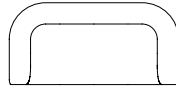

Loft

Loft 200 LOFT200
L 180cm D 90cm H 70cm / L 71" D 35½" H 27½"

Loft Back Cushion 55 x 55 BCU55X55
L 55cm D 17cm H 55cm / L 21½" D 6¾" H 21½"

Loft 300 LOFT300
L 245cm D 90cm H 70cm / L 96½" D 35½" H 27½"

Loft Back Cushion 90 x 55 BCU90X55
L 90cm D 17cm H 55cm / L 35½" D 6¾" H 21½"

Legs - Chrome / Bronzato

**BEN
SEN**

With a floating frame, and elegant legs in either chrome or bronzato, the LOFT sofa is a clean and tailored classic that invites you into its embrace. Thanks to the exaggerated look of the legs, and the simplicity of the integrated seat cushion, this sofa is a great piece to be used both residentially and in contract applications. Comes in two standard lengths: 180cm, or 245cm