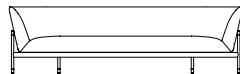

Loft

Loft 200 LOFT200
L 180cm D 90cm H 70cm / L 71" D 35½" H 27½"

Loft Back Cushion 55 x 55 BCU55X55
L 55cm D 17cm H 55cm / L 21½" D 6¾" H 21½"

Loft 300 LOFT300
L 245cm D 90cm H 70cm / L 96½" D 35½" H 27½"

Loft Back Cushion 90 x 55 BCU90X55
L 90cm D 17cm H 55cm / L 35½" D 6¾" H 21½"

Legs - Chrome / Bronzato

**BEN
SEN**

With a floating frame, and elegant legs in either chrome or bronzato, the LOFT sofa is a clean and tailored classic that invites you into its embrace. Thanks to the exaggerated look of the legs, and the simplicity of the integrated seat cushion, this sofa is a great piece to be used both residentially and in contract applications. Comes in two standard lengths: 180cm, or 245cm