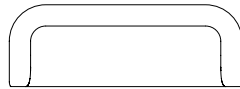

Loft

Loft 200 LOFT200
L 180cm D 90cm H 70cm / L 71" D 35½" H 27½"

Loft Back Cushion 55 x 55 BCU55X55
L 55cm D 17cm H 55cm / L 21½" D 6¾" H 21½"

Loft 300 LOFT300
L 245cm D 90cm H 70cm / L 96½" D 35½" H 27½"

Loft Back Cushion 90 x 55 BCU90X55
L 90cm D 17cm H 55cm / L 35½" D 6¾" H 21½"

Legs - Chrome / Bronzato

**BEN
SEN**

With a floating frame, and elegant legs in either chrome or bronzato, the LOFT sofa is a clean and tailored classic that invites you into its embrace. Thanks to the exaggerated look of the legs, and the simplicity of the integrated seat cushion, this sofa is a great piece to be used both residentially and in contract applications. Comes in two standard lengths: 180cm, or 245cm