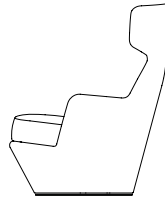

My Turn

My Turn MTR100

W 71cm D 90cm H 105cm / W 28" D 35½" H 41¼"

Base options - Swivel base with or without self return

**BEN
SEN**

My Turn is a high wingback swivel lounge chair with a metal base that rotates smoothly through 360°. This inviting chair is a contemporary take on the traditional wingback - relaxing, and discreet. Available with or without self-return mechanism.

The combination of an internal steel frame, injection molded cold foam and a soft down seat make for an inviting and comfortable chair with a tailored appearance. All fabric covers are attached by Velcro and are removable for easy cleaning or replacement.