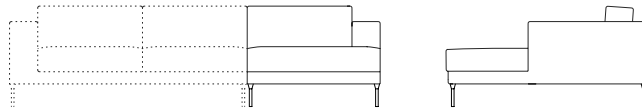

## Neo Sectional

**Neo Sectional 2 Seat Left NE025LIT**  
 L 157cm D 90cm H 77cm / L 62" D 35½" H 30¼"

**Neo Sectional 2 Seat Right NE025RIT**  
 L 157cm D 90cm H 77cm / L 62" D 35½" H 30¼"

**Neo Sectional Chaise Left NE015LIT**  
 L 90cm D 144cm H 77cm / L 35½" D 56¾" H 30¼"

**Neo Sectional Chaise Right NE015RIT**  
 L 90cm D 144cm H 77cm / L 35½" D 56¾" H 30¼"

Leg - Chrome / Bronzato

**BEN  
 SEN**

The Neo Sectional collection fuses innovative methods of furniture construction with design simplicity, resulting in an enduring sofa with timeless appeal.