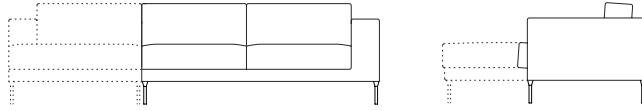

## Neo Sectional

**Neo Sectional 2 Seat Left NE025LIT**  
 L 157cm D 90cm H 77cm / L 62" D 35½" H 30¼"

**Neo Sectional 2 Seat Right NE025RIT**  
 L 157cm D 90cm H 77cm / L 62" D 35½" H 30¼"

**Neo Sectional Chaise Left NE015LIT**  
 L 90cm D 144cm H 77cm / L 35½" D 56¾" H 30¼"

**Neo Sectional Chaise Right NE015RIT**  
 L 90cm D 144cm H 77cm / L 35½" D 56¾" H 30¼"

Leg - Chrome / Bronzato

**BEN  
 SEN**

The Neo Sectional collection fuses innovative methods of furniture construction with design simplicity, resulting in an enduring sofa with timeless appeal.